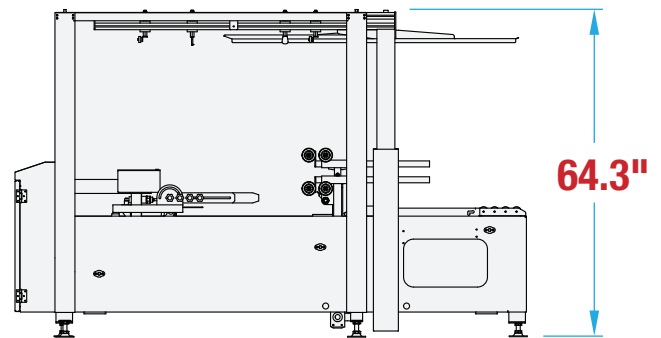

## AUTOMATIC L-TYPE SUCTION CUP CARTON ERECTOR

NO OPERATOR REQUIRED

UNIFORM CARTONS

BOTTOM SEAL ONLY

### MACHINE MEASUREMENTS

100.8" x 83.0" x 64.3"  
LENGTH                      WIDTH                      HEIGHT

**TOP VIEW**

**SIDE VIEW**

Note: Dimensions are all subject to change without prior notification. Call BestPack for pricing.