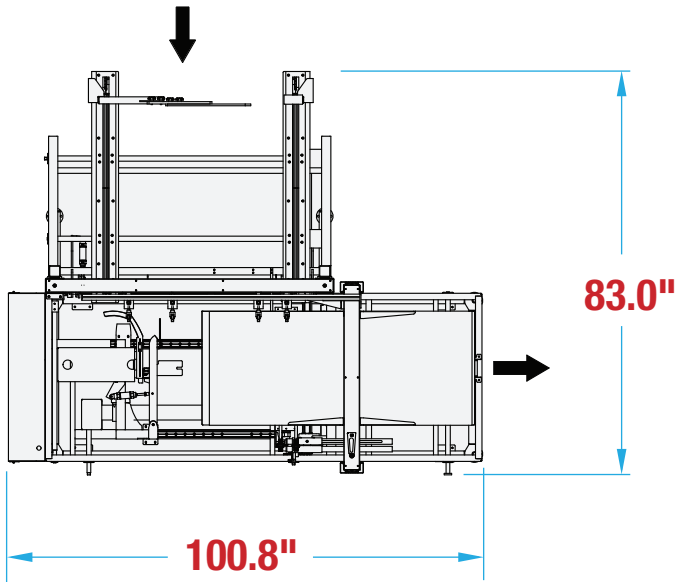

## AUTOMATIC L-TYPE SUCTION CUP CARTON ERECTOR

NO OPERATOR REQUIRED

UNIFORM CARTONS

BOTTOM SEAL ONLY

### MACHINE MEASUREMENTS

100.8" x 83.0" x 64.3"  
LENGTH                      WIDTH                      HEIGHT

**TOP VIEW**

**SIDE VIEW**

Note: Dimensions are all subject to change without prior notification. Call BestPack for pricing.