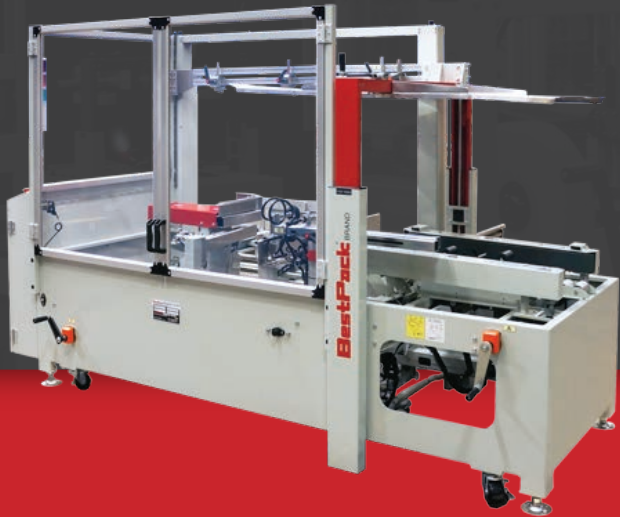

# ELVS22 FOOTPRINT

## AUTOMATIC L-TYPE SUCTION CUP CARTON ERECTOR

NO OPERATOR REQUIRED

UNIFORM CARTONS

BOTTOM SEAL ONLY

### MACHINE MEASUREMENTS

100.8" x 83.0" x 64.3"  
LENGTH                      WIDTH                      HEIGHT

**TOP VIEW**

**SIDE VIEW**

Note: Dimensions are all subject to change without prior notification. Call BestPack for pricing.