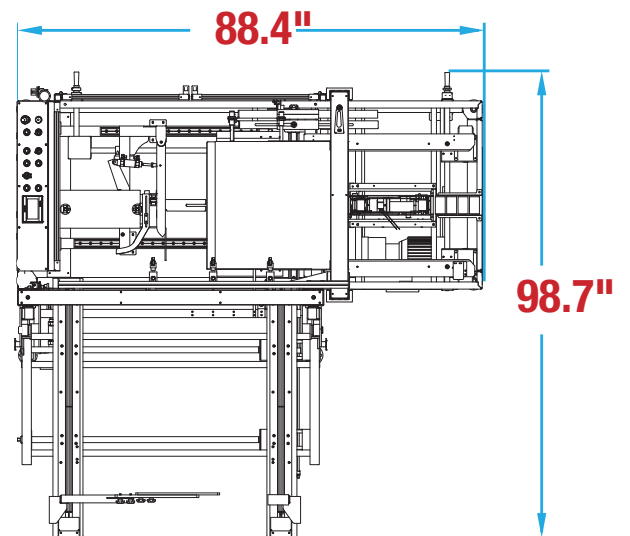

AUTOMATIC L-TYPE SUCTION CUP CARTON ERECTOR ELVS22 FOOTPRINT

**WANT TO KNOW MORE
ABOUT THIS MACHINE?**

SCAN HERE TO LEARN MORE ABOUT THIS MACHINE

**MACHINE
MEASUREMENTS:**

98.7" x 88.4" x 64.5"
LENGTH WIDTH HEIGHT

TOP VIEW

SIDE VIEW

Note: Dimensions are all subject to change without prior notification. Call BestPack for pricing.