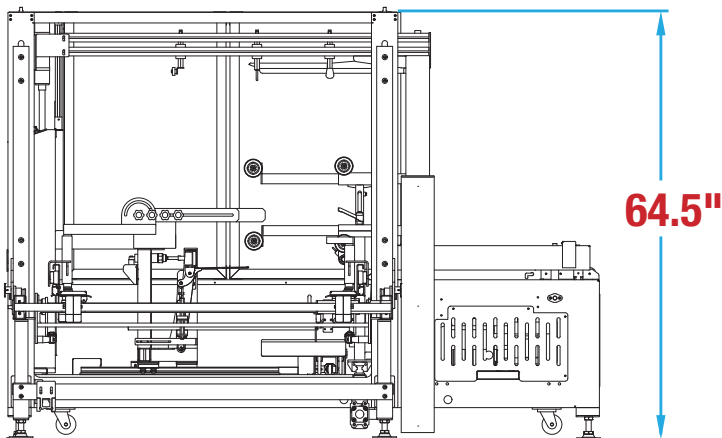

AUTOMATIC L-TYPE SUCTION CUP CARTON ERECTOR ELVS22 FOOTPRINT

**WANT TO KNOW MORE
ABOUT THIS MACHINE?**

SCAN HERE TO LEARN MORE ABOUT THIS MACHINE

**MACHINE
MEASUREMENTS:**

98.7" x 88.4" x 64.5"
LENGTH WIDTH HEIGHT

TOP VIEW

SIDE VIEW

Note: Dimensions are all subject to change without prior notification. Call BestPack for pricing.