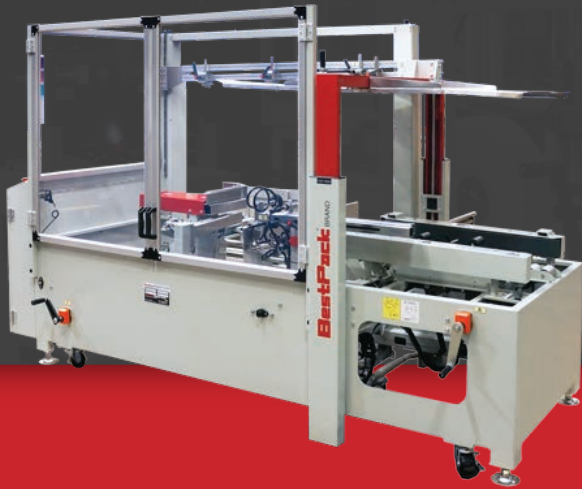

ELVSL11 SPARE PARTS KIT 3" LEFT CONTINUED

3" LEFT SPARE PARTS KIT PART #: ELVSL11SPK-0

QUANTITY	PART NUMBER	DESCRIPTION
2	10315-0	CUSHION, BLADE 3"
2	10096-2	Spring, Main (Bottom) Chrome
4	10117	Bumper, Rubber M15x7
4	10116	Bushing, Bumper M8x7
2	9510303	Spring, Front Roller
2	9510294	Washer, M21xm10x2 (Plastic)
2	9510304	Spring, Blade Guard
4	2706401	Ring, E-clip M3
2	9510305	Spring, Support Tape Erect
2	9510300	Spring, Cutter Blade Arm

Note: Part numbers, descriptions, and pricing are all subject to change without prior notification.

For more information please go to:
WWW.BESTPACK.COM or call us at **1.888.588.2378**

BESTPACK

ELVSL22 SPARE PARTS KIT 2" RIGHT AUTOMATIC L-TYPE SUCTION CUP CARTON ERECTOR