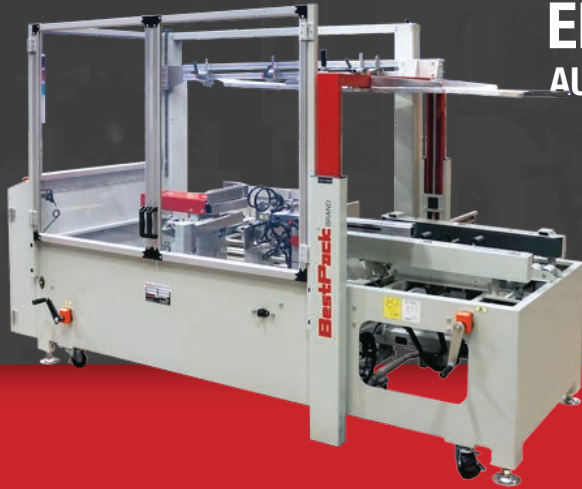

ELVSL22 SPARE PARTS KIT 3" RIGHT AUTOMATIC L-TYPE SUCTION CUP CARTON ERECTOR

BOTTOM SEAL ONLY

NO OPERATOR REQUIRED

UNIFORM CARTONS

3" Right Spare Parts Kit Part#:
ELVSL22SPK-0

QUANTITY	PART NUMBER	DESCRIPTION
2	2710731	Belt, Grey SAG-70mm x 1650
4	P310005	Cup, Suction 3" DIA PT1/8x70
1	2851005	Sensor, Proximity TL-Q5MC1-Z
2	A1122000	Coupler, Drive Belt M35x39
2	L070S	Rubber, Coupler Spacer M35x12
2	2850332	Sensor, Photo OMRON E3Z-D61
2	2852035	Sensor, Magnetic Reed D-C73
2	2896307-4	Capacitor, 18uf 250VAC w/ Band
2	27280031	Bearing, Ball 6003ZZ
2	27280091	Bearing, Ball 6202ZZ
2	2908014	Valve, Speed JSC 601
1	CV751000	Bracket, Stopper Mount
1	2916011	Silencer, Solenoid PT 1/4"
1	2911905	Valve, Solenoid VQZ3121-5Y1-02
1	2911902	Valve, Solenoid VQZ3221-5Y1-02
1	AC30B000SK	3" Black Tape Head Spare Parts Kit

Note: Part numbers, descriptions, and pricing are all subject to change without prior notification.