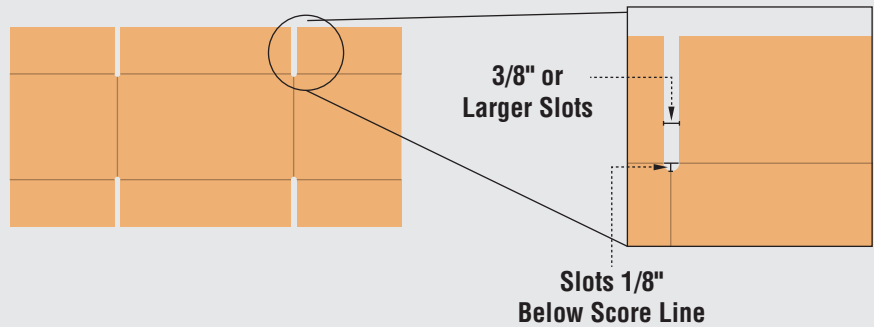

BESTPACK

Rectangular Cartons

Model ELVS

Recommended Corrugated Specifications
for BestPack Vertical Case Erector

01
Slots must extend
1/8" below score line.

02
The Flap Length is to be Made
Shy Cut or Scant Cut so that
when the Side Panel Flaps are
Folded Closed there is a 1/8"
Space Between them.

03
Scoring should be male
to female with female
on the interior surface.

Left Justified ELVS

Right Justified ELVS

For more information please go to:
WWW.BESTPACK.COM or call us at **1.888.588.2378**