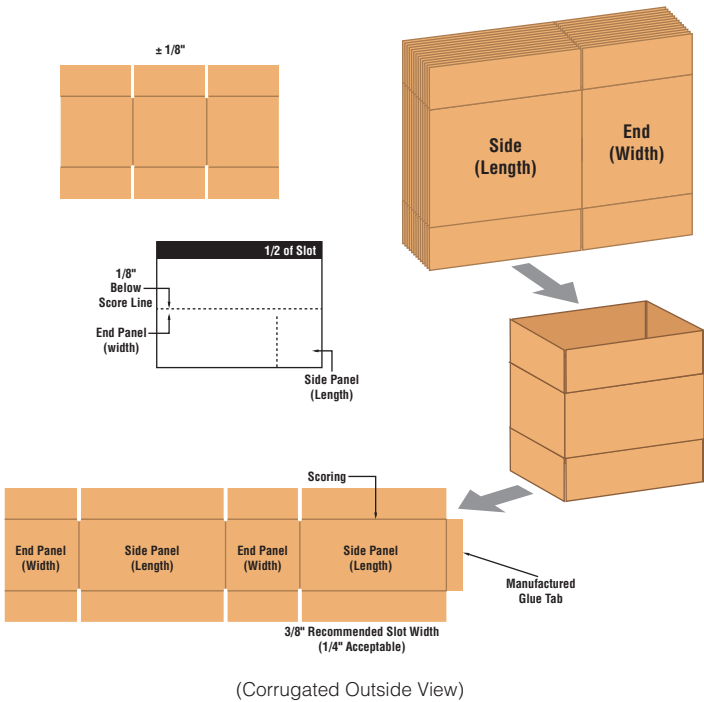

BESTPACK

Rectangular Cartons

Model ELVS

Recommended Corrugated Specifications
for BestPack Vertical Case Erector

01
Slots must extend
1/8" below score line.

02
The Flap Length is to be Made
Shy Cut or Scant Cut so that
when the Side Panel Flaps are
Folded Closed there is a 1/8"
Space Between them.

03
Scoring should be male
to female with female
on the interior surface.

Left Justified ELVS

Right Justified ELVS

For more information please go to:
WWW.BESTPACK.COM or call us at **1.888.588.2378**