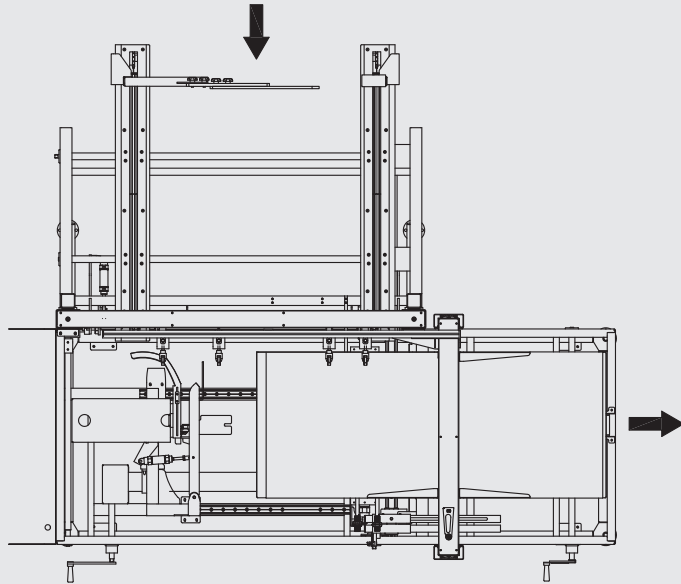

BESTPACK

Square Cartons

Model ELVS

Recommended Corrugated Specifications
for BestPack Case Erectors

01
Slots must extend
1/8" below score line.

02
The Flap Length is to be Made
Shy Cut or Scant Cut so that
when the Side Panel Flaps are
Folded Closed there is a 1/8"
Space Between them.

03
If case is square, it will be necessary to
have an additional slot placed in the
facing end flaps (both top and bottom)
but not in the rear side flap. The opening
mechanism on the vertical case former
requires these slots only if the case
is square.

Square Cartons

04
Scoring should be male
to female with female
on the interior surface.

Left Justified ELVS

Right Justified ELVS

(Corrugated Outside View)

For more information please go to:
WWW.BESTPACK.COM or call us at **1.888.588.2378**