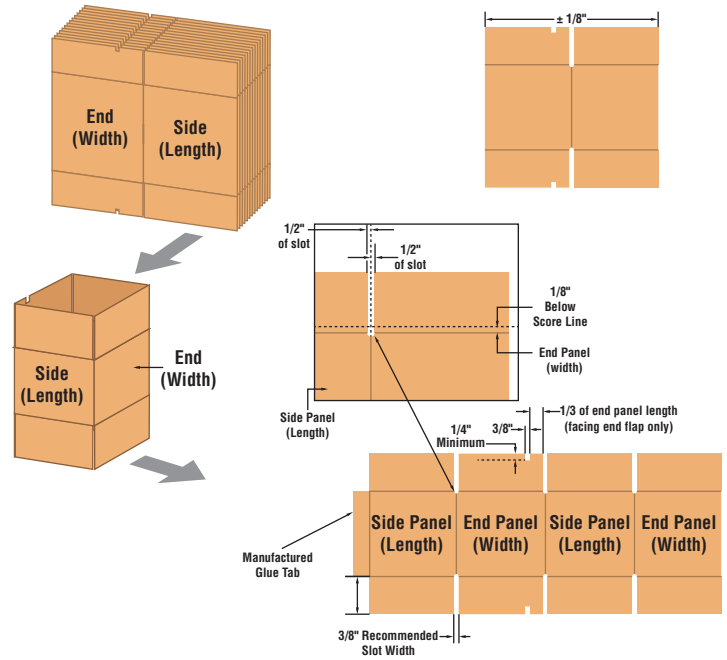

BESTPACK

Square Cartons

Model ELVS

Recommended Corrugated Specifications
for BestPack Case Erectors

01
Slots must extend
1/8" below score line.

02
The Flap Length is to be Made
Shy Cut or Scant Cut so that
when the Side Panel Flaps are
Folded Closed there is a 1/8"
Space Between them.

03
If case is square, it will be necessary to
have an additional slot placed in the
facing end flaps (both top and bottom)
but not in the rear side flap. The opening
mechanism on the vertical case former
requires these slots only if the case
is square.

Square Cartons

04
Scoring should be male
to female with female
on the interior surface.

Left Justified ELVS

Right Justified ELVS

(Corrugated Outside View)

For more information please go to:
WWW.BESTPACK.COM or call us at **1.888.588.2378**