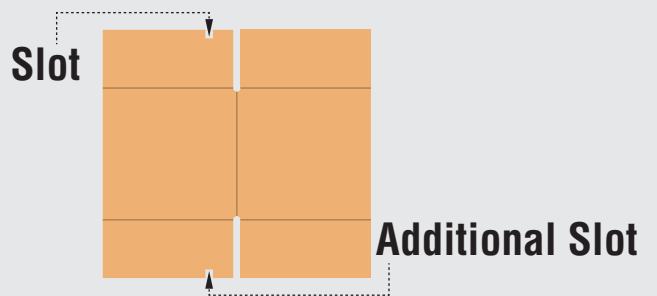

BESTPACK

Square Cartons

Model ELVS

Recommended Corrugated Specifications
for BestPack Case Erectors

01
Slots must extend
1/8" below score line.

02
The Flap Length is to be Made
Shy Cut or Scant Cut so that
when the Side Panel Flaps are
Folded Closed there is a 1/8"
Space Between them.

03
If case is square, it will be necessary to
have an additional slot placed in the
facing end flaps (both top and bottom)
but not in the rear side flap. The opening
mechanism on the vertical case former
requires these slots only if the case
is square.

Square Cartons

04
Scoring should be male
to female with female
on the interior surface.

Left Justified ELVS

Right Justified ELVS

(Corrugated Outside View)

For more information please go to:
WWW.BESTPACK.COM or call us at **1.888.588.2378**