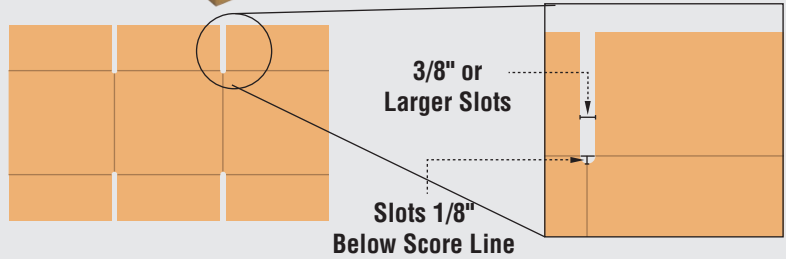

BESTPACK

Square Cartons

Model ELVS

Recommended Corrugated Specifications
for BestPack Case Erectors

01
Slots must extend
1/8" below score line.

02
The Flap Length is to be Made
Shy Cut or Scant Cut so that
when the Side Panel Flaps are
Folded Closed there is a 1/8"
Space Between them.

03
If case is square, it will be necessary to
have an additional slot placed in the
facing end flaps (both top and bottom)
but not in the rear side flap. The opening
mechanism on the vertical case former
requires these slots only if the case
is square.

Square Cartons

04
Scoring should be male
to female with female
on the interior surface.

Left Justified ELVS

Right Justified ELVS

(Corrugated Outside View)

For more information please go to:
WWW.BESTPACK.COM or call us at **1.888.588.2378**