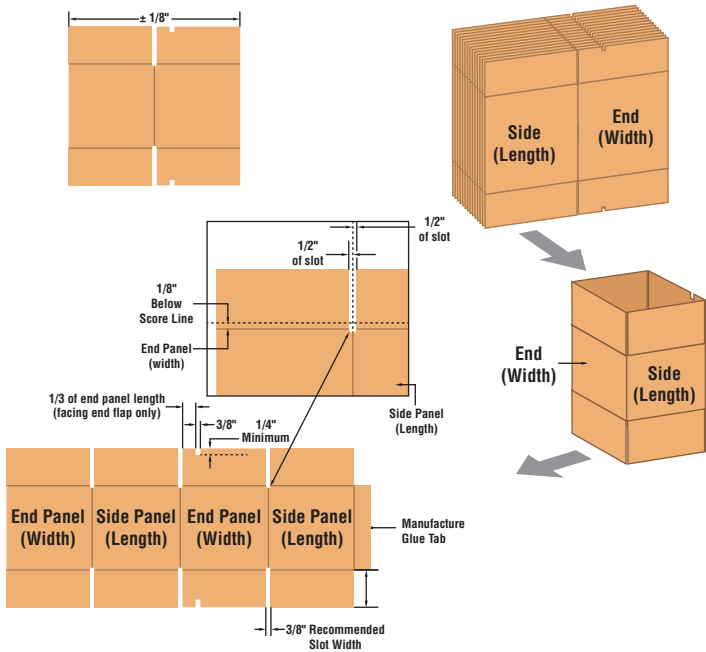

BESTPACK

Square Cartons

Model ELVS

Recommended Corrugated Specifications
for BestPack Case Erectors

01
Slots must extend
1/8" below score line.

02
The Flap Length is to be Made
Shy Cut or Scant Cut so that
when the Side Panel Flaps are
Folded Closed there is a 1/8"
Space Between them.

03
If case is square, it will be necessary to
have an additional slot placed in the
facing end flaps (both top and bottom)
but not in the rear side flap. The opening
mechanism on the vertical case former
requires these slots only if the case
is square.

Square Cartons

04
Scoring should be male
to female with female
on the interior surface.

Left Justified ELVS

Right Justified ELVS

(Corrugated Outside View)

For more information please go to:
WWW.BESTPACK.COM or call us at **1.888.588.2378**