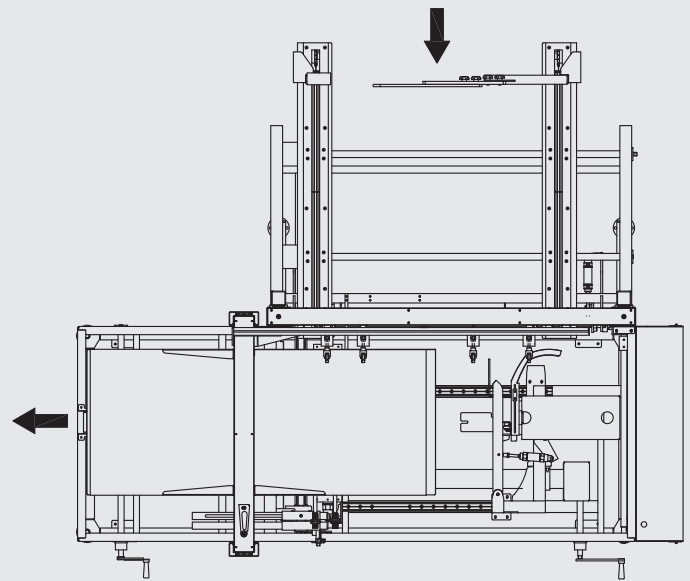

BESTPACK

Square Cartons

Model ELVS

Recommended Corrugated Specifications
for BestPack Case Erectors

01
Slots must extend
1/8" below score line.

02
The Flap Length is to be Made
Shy Cut or Scant Cut so that
when the Side Panel Flaps are
Folded Closed there is a 1/8"
Space Between them.

03
If case is square, it will be necessary to
have an additional slot placed in the
facing end flaps (both top and bottom)
but not in the rear side flap. The opening
mechanism on the vertical case former
requires these slots only if the case
is square.

Square Cartons

04
Scoring should be male
to female with female
on the interior surface.

Left Justified ELVS

Right Justified ELVS

(Corrugated Outside View)

For more information please go to:
WWW.BESTPACK.COM or call us at **1.888.588.2378**