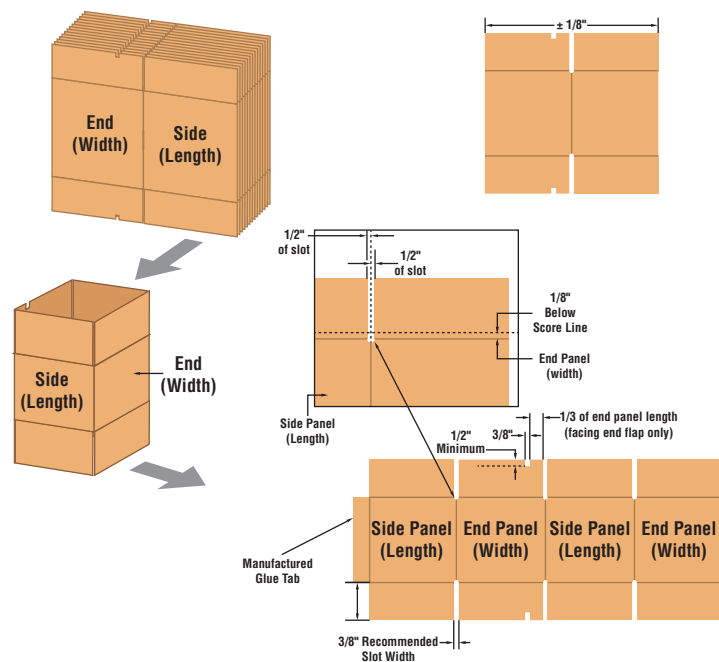

BESTPACK

Square Cartons

Model ELVS

Recommended Corrugated Specifications
for BestPack Case Erectors

01
Slots must extend
1/8" below score line.

02
The Flap Length is to be Made
Shy Cut or Scant Cut so that
when the Side Panel Flaps are
Folded Closed there is a 1/8"
Space Between them.

03
If case is square, it will be necessary to
have an additional slot placed in the
facing end flaps (both top and bottom)
but not in the rear side flap. The opening
mechanism on the vertical case former
requires these slots only if the case
is square.

Square Cartons

04
Scoring should be male
to female with female
on the interior surface.

Left Justified ELVS

Right Justified ELVS

(Corrugated Outside View)

For more information please go to:
WWW.BESTPACK.COM or call us at **1.888.588.2378**