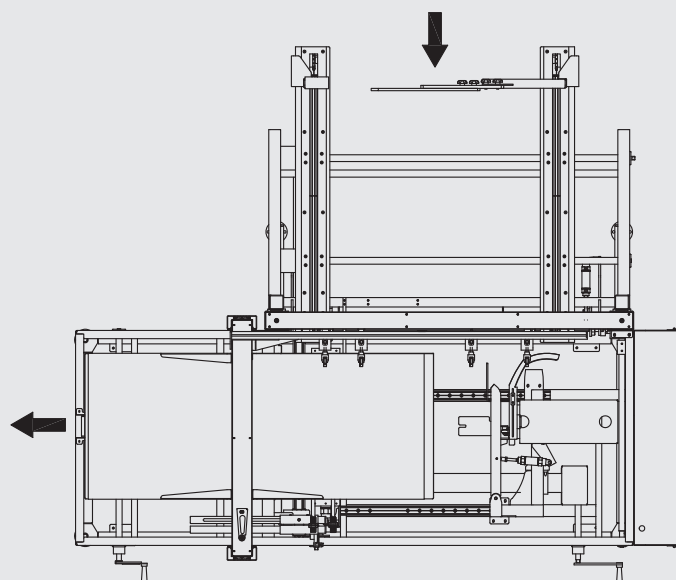

BESTPACK

Square Cartons

Model ELVS

Recommended Corrugated Specifications
for BestPack Case Erectors

01
Slots must extend
1/8" below score line.

02
The Flap Length is to be Made
Shy Cut or Scant Cut so that
when the Side Panel Flaps are
Folded Closed there is a 1/8"
Space Between them.

03
If case is square, it will be necessary to
have an additional slot placed in the
facing end flaps (both top and bottom)
but not in the rear side flap. The opening
mechanism on the vertical case former
requires these slots only if the case
is square.

Square Cartons

04
Scoring should be male
to female with female
on the interior surface.

Left Justified ELVS

Right Justified ELVS

(Corrugated Outside View)

For more information please go to:
WWW.BESTPACK.COM or call us at **1.888.588.2378**