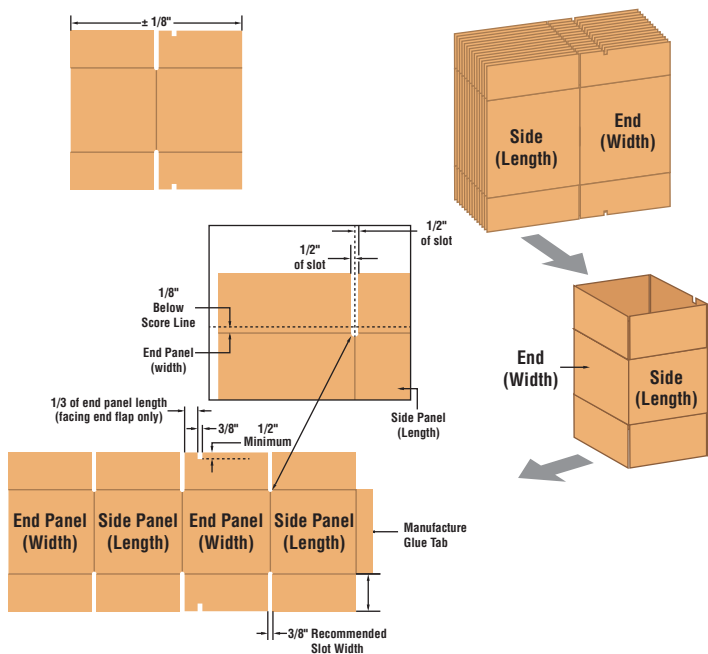

BESTPACK

Square Cartons

Model ELVS

Recommended Corrugated Specifications
for BestPack Case Erectors

01
Slots must extend
1/8" below score line.

02
The Flap Length is to be Made
Shy Cut or Scant Cut so that
when the Side Panel Flaps are
Folded Closed there is a 1/8"
Space Between them.

03
If case is square, it will be necessary to
have an additional slot placed in the
facing end flaps (both top and bottom)
but not in the rear side flap. The opening
mechanism on the vertical case former
requires these slots only if the case
is square.

Square Cartons

04
Scoring should be male
to female with female
on the interior surface.

Left Justified ELVS

Right Justified ELVS

(Corrugated Outside View)

For more information please go to:
WWW.BESTPACK.COM or call us at **1.888.588.2378**