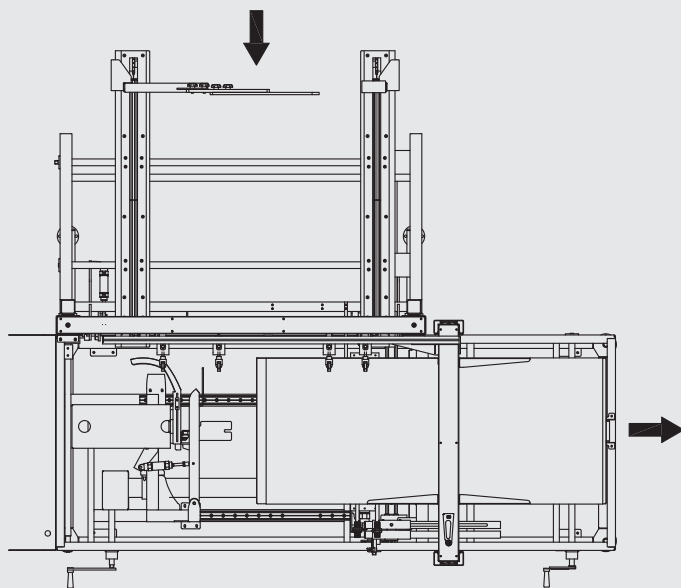

BESTPACK

Square Cartons

Model ELVS

Recommended Corrugated Specifications
for BestPack Case Erectors

01
Slots must extend
1/8" below score line.

02
The Flap Length is to be Made
Shy Cut or Scant Cut so that
when the Side Panel Flaps are
Folded Closed there is a 1/8"
Space Between them.

03
If case is square, it will be necessary to
have an additional slot placed in the
facing end flaps (both top and bottom)
but not in the rear side flap. The opening
mechanism on the vertical case former
requires these slots only if the case
is square.

Square Cartons

04
Scoring should be male
to female with female
on the interior surface.

Left Justified ELVS

Right Justified ELVS

(Corrugated Outside View)

For more information please go to:
WWW.BESTPACK.COM or call us at **1.888.588.2378**