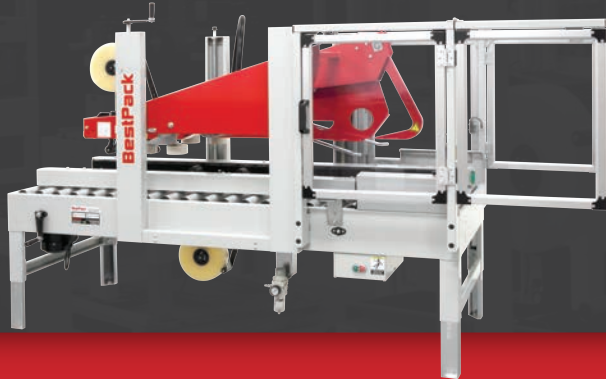

BESTPACK

AS22 FOOTPRINT

AUTOMATIC UNIFORM SIDE DRIVE

NO OPERATOR REQUIRED

UNIFORM CARTONS

TOP & BOTTOM SEAL

MACHINE MEASUREMENTS

97.7" x 33.8" x 69.0"
LENGTH WIDTH HEIGHT

TOP VIEW

SIDE VIEW

Note: Dimensions are all subject to change without prior notification. Call BestPack for pricing.