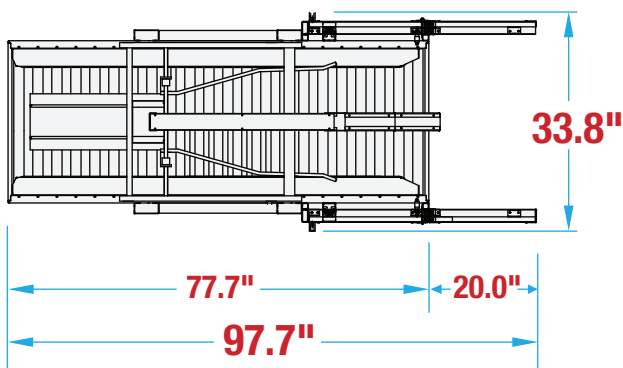

BESTPACK

AS22 FOOTPRINT

AUTOMATIC UNIFORM SIDE DRIVE

NO OPERATOR REQUIRED

UNIFORM CARTONS

TOP & BOTTOM SEAL

MACHINE MEASUREMENTS

97.7" x 33.8" x 69.0"
LENGTH WIDTH HEIGHT

TOP VIEW

SIDE VIEW

Note: Dimensions are all subject to change without prior notification. Call BestPack for pricing.