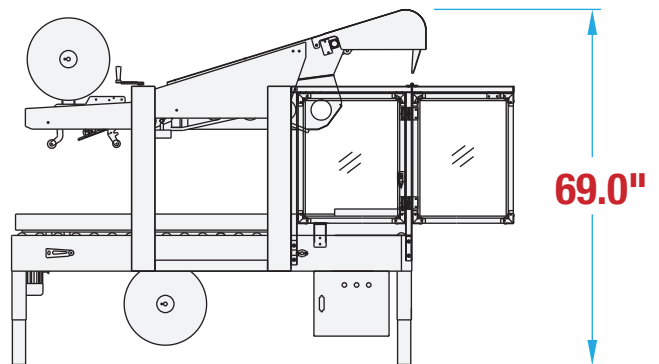

BESTPACK

AS22 FOOTPRINT

AUTOMATIC UNIFORM SIDE DRIVE

NO OPERATOR REQUIRED

UNIFORM CARTONS

TOP & BOTTOM SEAL

MACHINE MEASUREMENTS

97.7" x 33.8" x 69.0"
LENGTH WIDTH HEIGHT

TOP VIEW

SIDE VIEW

Note: Dimensions are all subject to change without prior notification. Call BestPack for pricing.