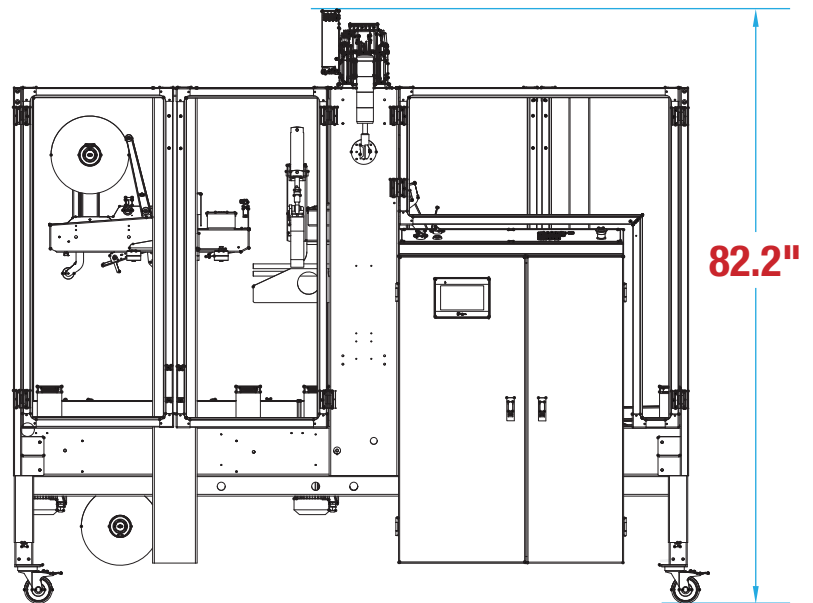

# CSF22 FOOTPRINT

FULLY AUTOMATIC RANDOM SERVO CARTON SEALER

FULLY AUTOMATIC

RANDOM CARTONS

TOP & BOTTOM SEAL

## MACHINE MEASUREMENTS

95.7" x 59.4" x 82.2"  
LENGTH WIDTH HEIGHT

**TOP VIEW**

**SIDE VIEW**

Note: Dimensions are all subject to change without prior notification. Call BestPack for pricing.