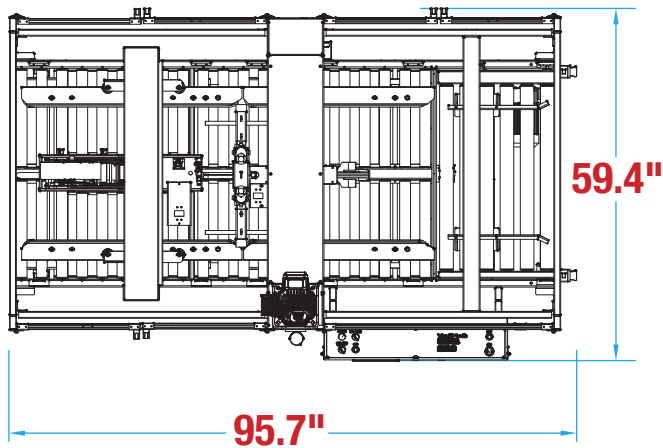

## MACHINE MEASUREMENTS

95.7" x 59.4" x 82.2"  
LENGTH WIDTH HEIGHT

**TOP VIEW**

**SIDE VIEW**

Note: Dimensions are all subject to change without prior notification. Call BestPack for pricing.