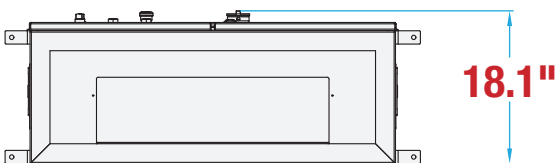

## MACHINE MEASUREMENTS

95.9" x 48.5" x 90.3"  
 LENGTH                      WIDTH                      HEIGHT

## CONTROL PANEL

NO OPERATOR REQUIRED

RANDOM CARTONS

TOP & BOTTOM SEAL

### CONTROL PANEL MEASUREMENTS

49.2" x 18.1" x 55.1"  
LENGTH                      WIDTH                      HEIGHT

**TOP VIEW**

**SIDE VIEW**

**FRONT VIEW**

Note: Dimensions are all subject to change without prior notification. Call BestPack for pricing.