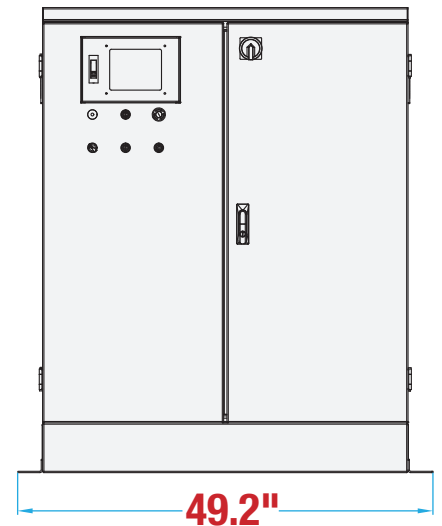

## MACHINE MEASUREMENTS

95.9" x 48.5" x 90.3"  
 LENGTH                      WIDTH                      HEIGHT

### CONTROL PANEL MEASUREMENTS

49.2" x 18.1" x 55.1"  
LENGTH                      WIDTH                      HEIGHT

**TOP VIEW**

**SIDE VIEW**

**FRONT VIEW**

Note: Dimensions are all subject to change without prior notification. Call BestPack for pricing.