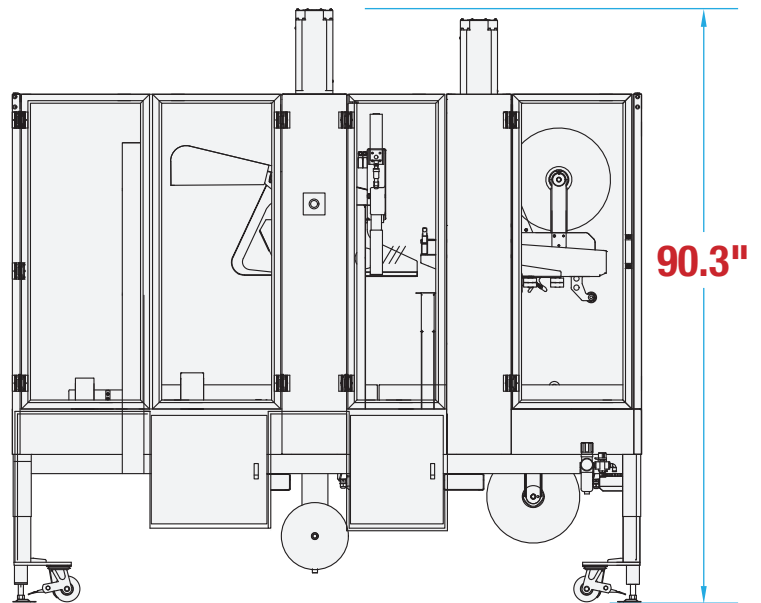

# CSS22 FOOTPRINT

FULLY AUTOMATIC SERVO RANDOM SIDEDRIVE CARTON SEALER

NO OPERATOR REQUIRED

RANDOM CARTONS

TOP & BOTTOM SEAL

## MACHINE MEASUREMENTS

95.9" x 48.5" x 90.3"  
 LENGTH                      WIDTH                      HEIGHT

### SIDE VIEW

Note: Dimensions are all subject to change without prior notification. Call BestPack for pricing.

### CONTROL PANEL MEASUREMENTS

49.2" x 18.1" x 55.1"  
LENGTH                      WIDTH                      HEIGHT

**TOP VIEW**

**SIDE VIEW**

**FRONT VIEW**

Note: Dimensions are all subject to change without prior notification. Call BestPack for pricing.