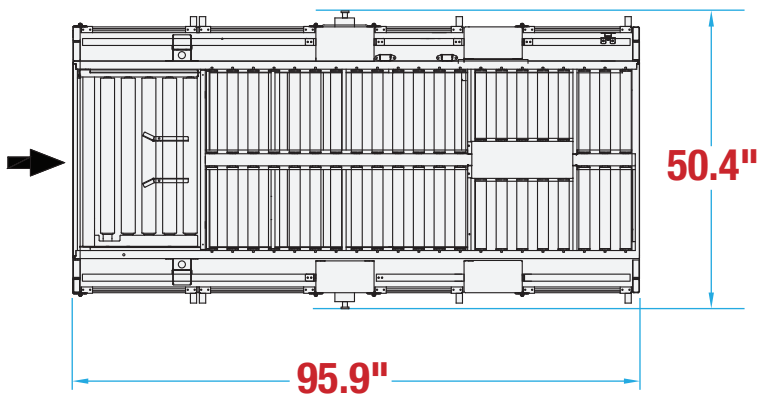

# CSS22 FOOTPRINT

FULLY AUTOMATIC SERVO RANDOM SIDEDRIVE CARTON SEALER

NO OPERATOR REQUIRED

RANDOM CARTONS

TOP & BOTTOM SEAL

## MACHINE MEASUREMENTS

95.9" x 48.5" x 90.3"  
 LENGTH                      WIDTH                      HEIGHT

### SIDE VIEW

Note: Dimensions are all subject to change without prior notification. Call BestPack for pricing.

### CONTROL PANEL MEASUREMENTS

49.2" x 18.1" x 55.1"  
LENGTH                      WIDTH                      HEIGHT

**TOP VIEW**

**SIDE VIEW**

**FRONT VIEW**

Note: Dimensions are all subject to change without prior notification. Call BestPack for pricing.