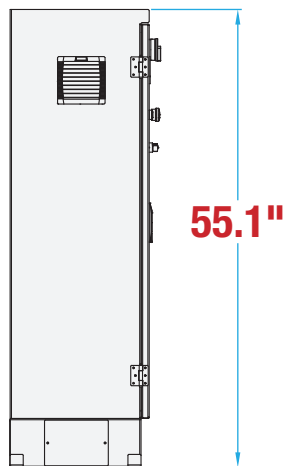

## MACHINE MEASUREMENTS

95.9" x 48.5" x 90.3"  
 LENGTH                      WIDTH                      HEIGHT

## CONTROL PANEL

NO OPERATOR REQUIRED

RANDOM CARTONS

TOP & BOTTOM SEAL

### CONTROL PANEL MEASUREMENTS

49.2" x 18.1" x 55.1"  
LENGTH                      WIDTH                      HEIGHT

**TOP VIEW**

**SIDE VIEW**

**FRONT VIEW**

Note: Dimensions are all subject to change without prior notification. Call BestPack for pricing.