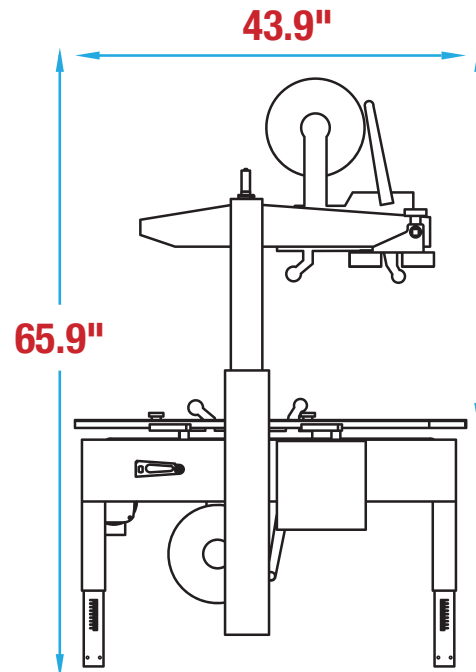

# STAINLESS STEEL BOTTOM DRIVE SEALER MBD22-S FOOTPRINT

**WANT TO KNOW MORE  
ABOUT THIS MACHINE?**

SCAN HERE TO LEARN MORE ABOUT THIS MACHINE

**MACHINE  
MEASUREMENTS:**

43.9"  
LENGTH

X

33.3"  
WIDTH

X

65.9"  
HEIGHT

## TOP VIEW

## SIDE VIEW

Note: Dimensions are all subject to change without prior notification. Call BestPack for pricing.