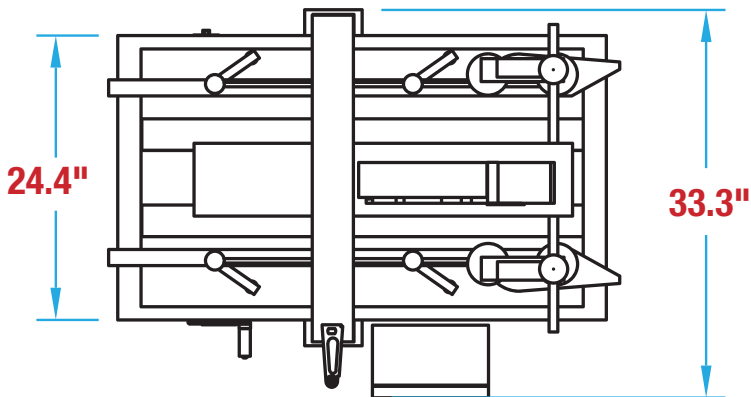

# STAINLESS STEEL BOTTOM DRIVE SEALER MBD22-S FOOTPRINT

**WANT TO KNOW MORE  
ABOUT THIS MACHINE?**

SCAN HERE TO LEARN MORE ABOUT THIS MACHINE

**MACHINE  
MEASUREMENTS:**

43.9"  
LENGTH

X

33.3"  
WIDTH

X

65.9"  
HEIGHT

## SIDE VIEW

Note: Dimensions are all subject to change without prior notification. Call BestPack for pricing.