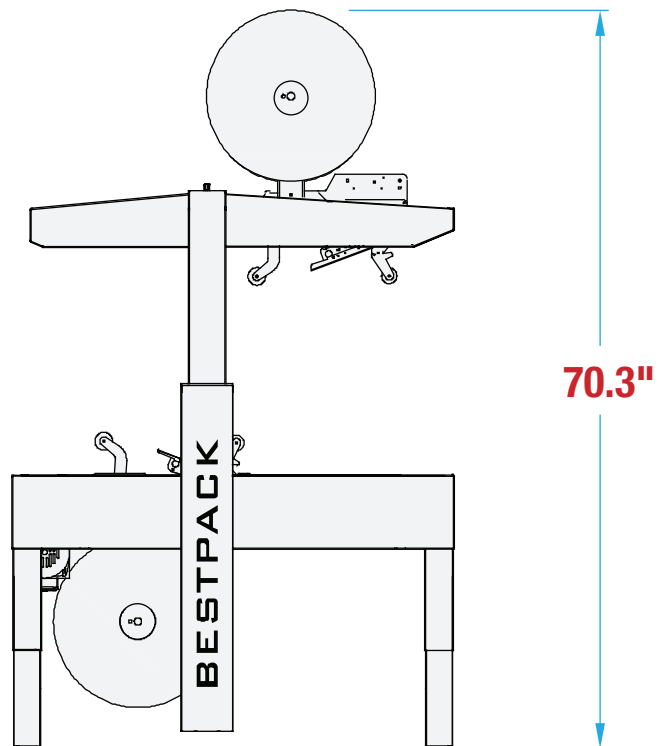

BESTPACK

MBD22 FOOTPRINT

MANUAL BOTTOM DRIVE CARTON SEALER

OPERATOR REQUIRED

UNIFORM CARTONS

TOP & BOTTOM SEAL

MACHINE MEASUREMENTS

42.0" x 28.8" x 70.3"
LENGTH WIDTH HEIGHT

TOP VIEW

SIDE VIEW

Note: Dimensions are all subject to change without prior notification. Call BestPack for pricing.