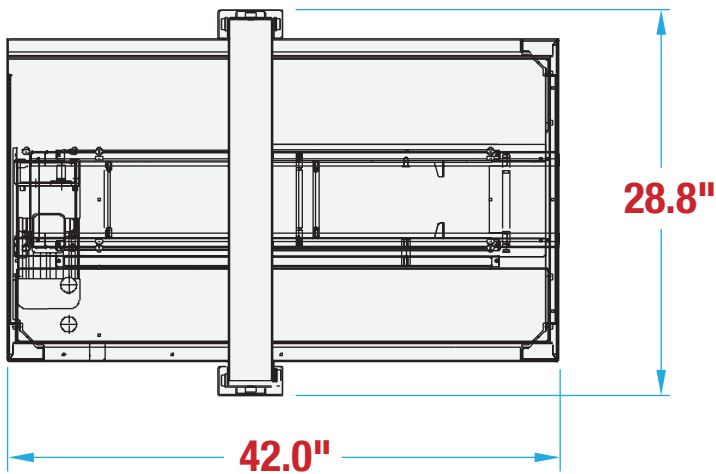

BESTPACK

MBD22 FOOTPRINT

MANUAL BOTTOM DRIVE CARTON SEALER

OPERATOR REQUIRED

UNIFORM CARTONS

TOP & BOTTOM SEAL

MACHINE MEASUREMENTS

42.0" x 28.8" x 70.3"
LENGTH WIDTH HEIGHT

TOP VIEW

SIDE VIEW

Note: Dimensions are all subject to change without prior notification. Call BestPack for pricing.