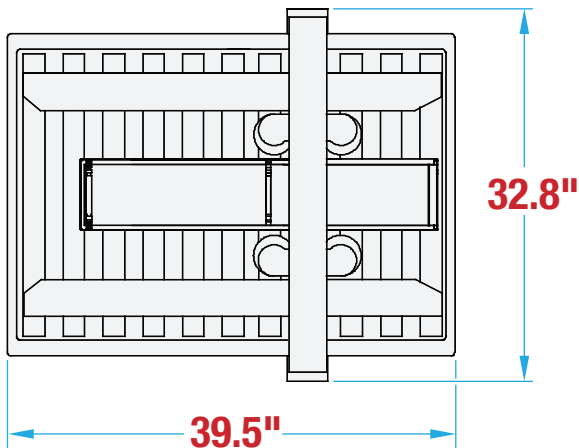

BESTPACK

MSD22 FOOTPRINT

MANUAL SIDEDRIVE DUAL MAST CARTON SEALER

OPERATOR REQUIRED

UNIFORM CARTONS

TOP & BOTTOM SEAL

MACHINE MEASUREMENTS

39.5" X 32.8" X 70.3"
LENGTH WIDTH HEIGHT

TOP VIEW

SIDE VIEW

Note: Dimensions are all subject to change without prior notification. Call BestPack for pricing.