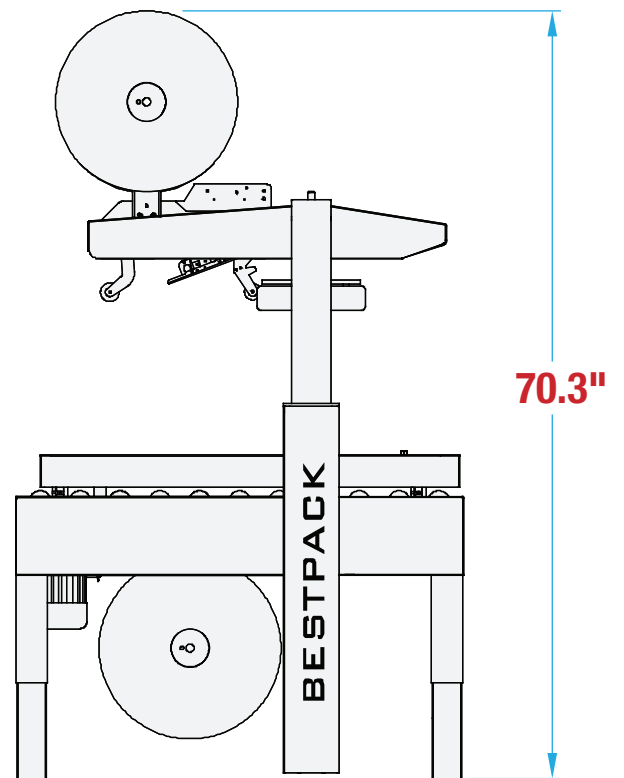

BESTPACK

MSD22 FOOTPRINT

MANUAL SIDEDRIVE DUAL MAST CARTON SEALER

OPERATOR REQUIRED

UNIFORM CARTONS

TOP & BOTTOM SEAL

MACHINE MEASUREMENTS

39.5" X 32.8" X 70.3"
LENGTH WIDTH HEIGHT

TOP VIEW

SIDE VIEW

Note: Dimensions are all subject to change without prior notification. Call BestPack for pricing.