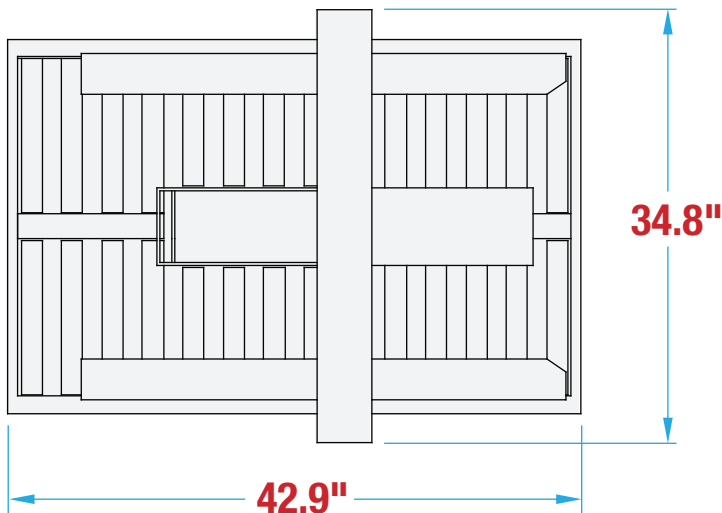

RS22 FOOTPRINT

RANDOM SIDEDRIVE CARTON SEALER

OPERATOR REQUIRED

RANDOM CARTONS

TOP & BOTTOM SEAL

MACHINE MEASUREMENTS

42.9" x 34.8" x 71.8"
 LENGTH WIDTH HEIGHT

TOP VIEW

SIDE VIEW

Note: Dimensions are all subject to change without prior notification. Call BestPack for pricing.