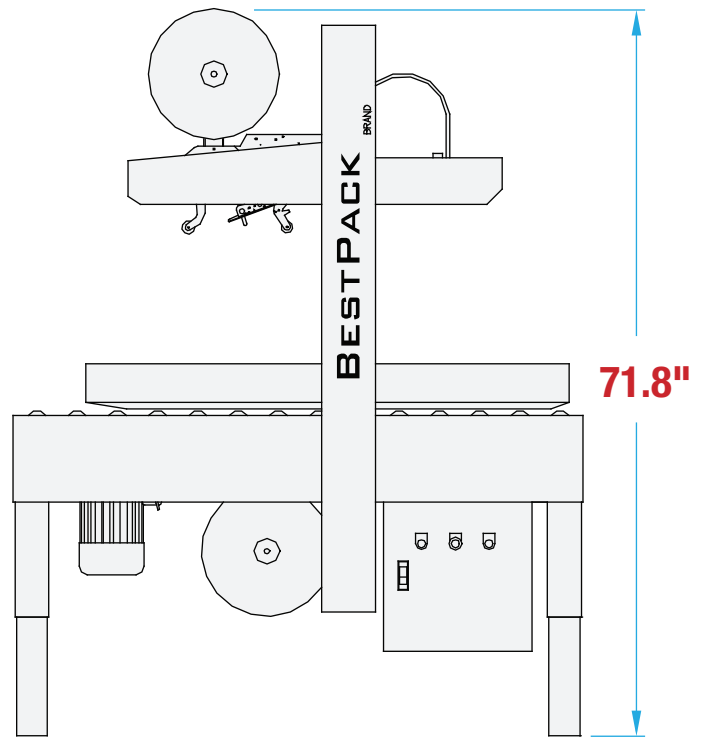

RS22 FOOTPRINT

RANDOM SIDEDRIVE CARTON SEALER

OPERATOR REQUIRED

RANDOM CARTONS

TOP & BOTTOM SEAL

MACHINE MEASUREMENTS

42.9" x 34.8" x 71.8"
 LENGTH WIDTH HEIGHT

TOP VIEW

SIDE VIEW

Note: Dimensions are all subject to change without prior notification. Call BestPack for pricing.