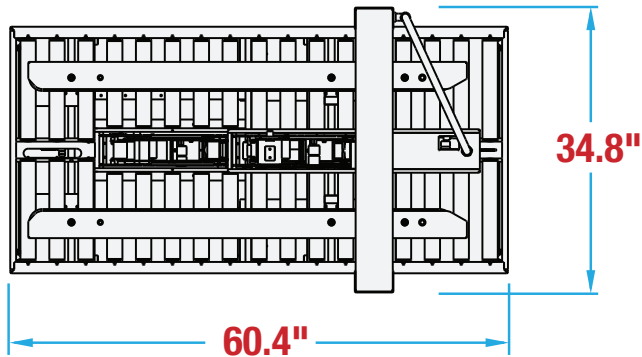

RANDOM SIDEDRIVE LOW PROFILE SEALER RSL22 FOOTPRINT

**WANT TO KNOW MORE
ABOUT THIS MACHINE?**

SCAN HERE TO LEARN MORE ABOUT THIS MACHINE

**MACHINE
MEASUREMENTS:**

60.4" x 34.8" x 71.8"
LENGTH WIDTH HEIGHT

TOP VIEW

SIDE VIEW

Note: Dimensions are all subject to change without prior notification. Call BestPack for pricing.