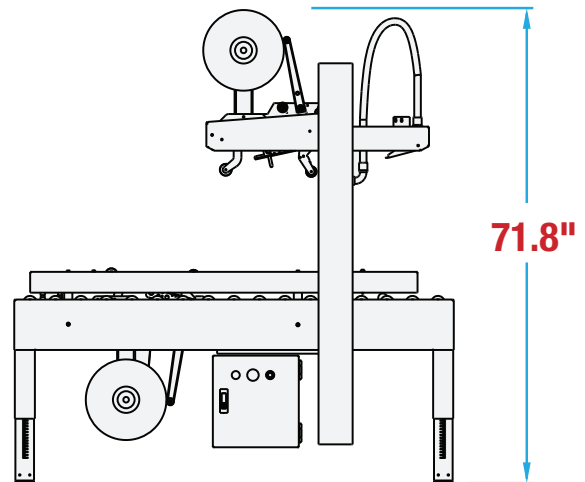

RANDOM SIDEDRIVE LOW PROFILE SEALER RSL22 FOOTPRINT

**WANT TO KNOW MORE
ABOUT THIS MACHINE?**

SCAN HERE TO LEARN MORE ABOUT THIS MACHINE

**MACHINE
MEASUREMENTS:**

60.4" x 34.8" x 71.8"
LENGTH WIDTH HEIGHT

TOP VIEW

SIDE VIEW

Note: Dimensions are all subject to change without prior notification. Call BestPack for pricing.