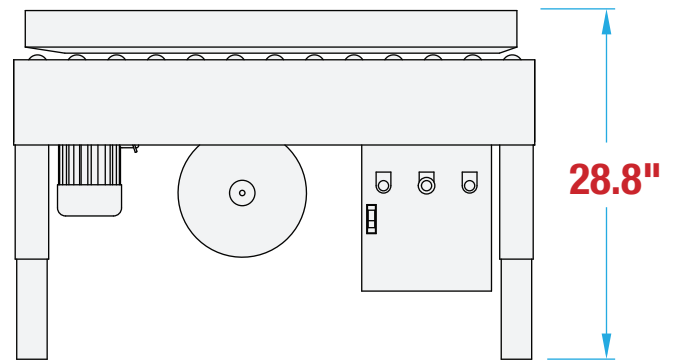

# BOTTOM ONLY CARTON SEALER RS20 FOOTPRINT

**WANT TO KNOW MORE  
ABOUT THIS MACHINE?**

SCAN HERE TO LEARN MORE ABOUT THIS MACHINE

**MACHINE  
MEASUREMENTS:**

42.9"  
LENGTH

X

30.0"  
WIDTH

X

28.8"  
HEIGHT

**TOP VIEW**

**SIDE VIEW**

Note: Dimensions are all subject to change without prior notification. Call BestPack for pricing.