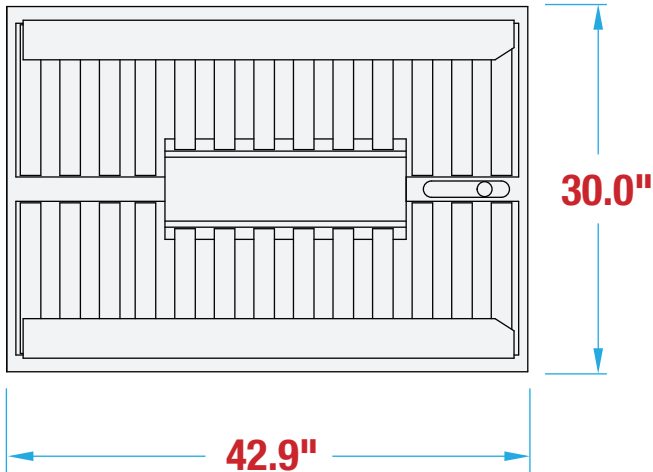

# BOTTOM ONLY CARTON SEALER RS20 FOOTPRINT

**WANT TO KNOW MORE  
ABOUT THIS MACHINE?**

SCAN HERE TO LEARN MORE ABOUT THIS MACHINE

**MACHINE  
MEASUREMENTS:**

42.9"  
LENGTH

X

30.0"  
WIDTH

X

28.8"  
HEIGHT

**TOP VIEW**

**SIDE VIEW**

Note: Dimensions are all subject to change without prior notification. Call BestPack for pricing.