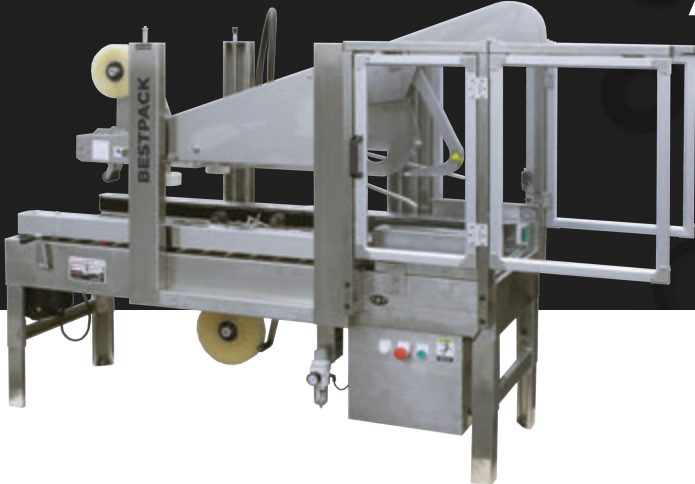

# STAINLESS AUTOMATIC UNIFORM SIDEDRIVE AS22S SPARE PARTS

**WANT TO KNOW MORE  
ABOUT THIS MACHINE?**  
SCAN HERE TO LEARN MORE ABOUT THIS MACHINE

2" Spare Parts Kit Part#: **AS22SPK**

QUANTITY	PART NUMBER	DESCRIPTION
2	27280045	Bearing, Ball 6003ZZ ST
2	27100331	Belt, 3700mm x 2", T-HG
2	A1125001	Rubber, Coupler, Blue, (T-HG)
2	A1122000	Coupler, Drive Belt M35x39
1	10096-1S	Spring, Main (Top) Stainless
1	10096-2S	Spring, Main (Bottom) Chrome Stainless
4	10116S	Bushing, Bumper ST
4	10117	Bumper, Rubber M15x7
2	10122	Blade, Cutter 2"
2	AC232000	Roller, Rubber Front 2"
2	AC231300	Roller, Rubber Rear 2"
2	2728080	Bearing, Ball 6202ZZ ST
2	9510303S	Spring, Front Roller Stainless
2	9510294	Washer, M21xM10x2 (Plastic)
2	10315	Cushion, Blade 2"
2	9510304S	Ring, Retaining M4 Stainless Steel
4	2706401S	Ring, E-Clip M3

# AS22 SPARE PARTS KIT 2" CONTINUED