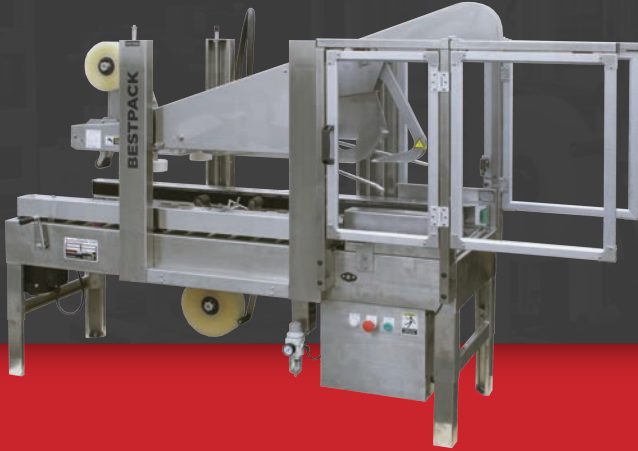

# AS22S SPARE PARTS KIT 2"

## AUTOMATIC STAINLESS UNIFORM SIDEDRIVE

FULLY AUTOMATIC

UNIFORM CARTONS

TOP & BOTTOM SEAL

2" Spare Parts Kit Part#:  
**AS22SPKS**

QUANTITY	PART NUMBER	DESCRIPTION
2	27280045	Bearing, Ball 6003ZZ Stainless
2	27100331	Belt, 3700mm X 2" T-HG
2	A1125001	Rubber, Coupler, Blue, T-HG
2	A1122000	Coupler, Drive Belt M35X39
1	10096-1S	Spring, Main Top Stainless
1	10096-2S	Spring, Main Bottom Stainless
4	10116S	Bushing, Bumper Stainless
4	10117	Bumper, Rubber M15x7
2	10122	Blade, Cutter 2"
2	AC232000	Roller, Rubber Rear 2"
2	AC231300	Roller, Rubber Front 2"