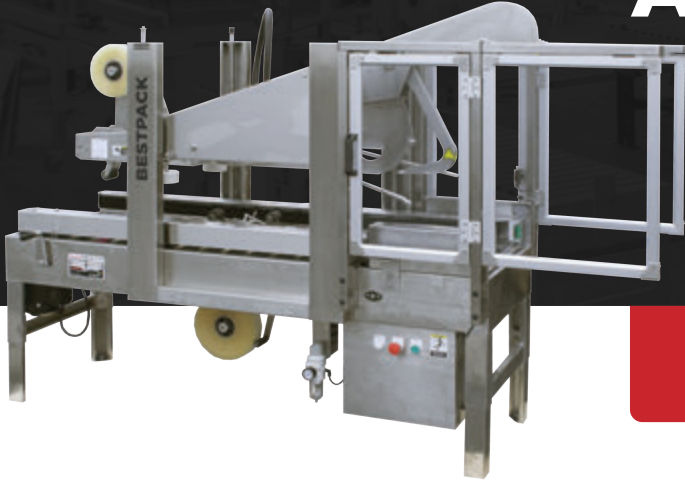

# STAINLESS AUTOMATIC UNIFORM SIDEDRIVE AS22-2S FOOTPRINT

**WANT TO KNOW MORE  
ABOUT THIS MACHINE?**  
SCAN HERE TO LEARN MORE ABOUT THIS MACHINE

**MACHINE  
MEASUREMENTS:**

**97.7" x 33.8" x 69.0"**  
LENGTH WIDTH HEIGHT

## TOP VIEW