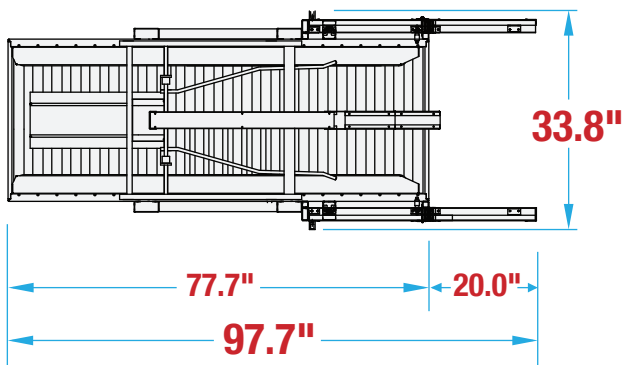

# STAINLESS AUTOMATIC UNIFORM SIDEDRIVE AS22-2S FOOTPRINT

**WANT TO KNOW MORE  
ABOUT THIS MACHINE?**  
SCAN HERE TO LEARN MORE ABOUT THIS MACHINE

**MACHINE  
MEASUREMENTS:**

**97.7" x 33.8" x 69.0"**  
LENGTH WIDTH HEIGHT

## TOP VIEW

## SIDE VIEW

Note: Dimensions are all subject to change without prior notification. Call BestPack for pricing.