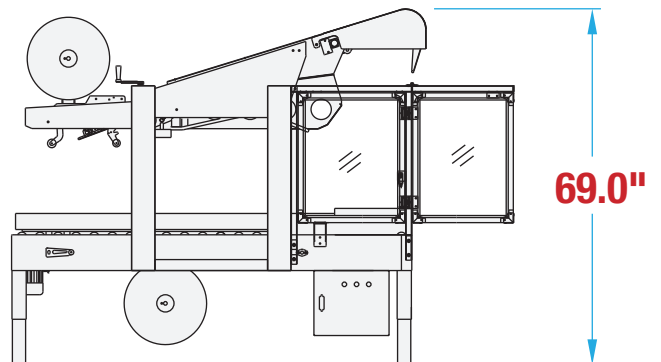

# STAINLESS AUTOMATIC UNIFORM SIDEDRIVE AS22-2S FOOTPRINT

**WANT TO KNOW MORE  
ABOUT THIS MACHINE?**  
SCAN HERE TO LEARN MORE ABOUT THIS MACHINE

**MACHINE  
MEASUREMENTS:**

**97.7" x 33.8" x 69.0"**  
LENGTH WIDTH HEIGHT

## TOP VIEW

## SIDE VIEW

Note: Dimensions are all subject to change without prior notification. Call BestPack for pricing.