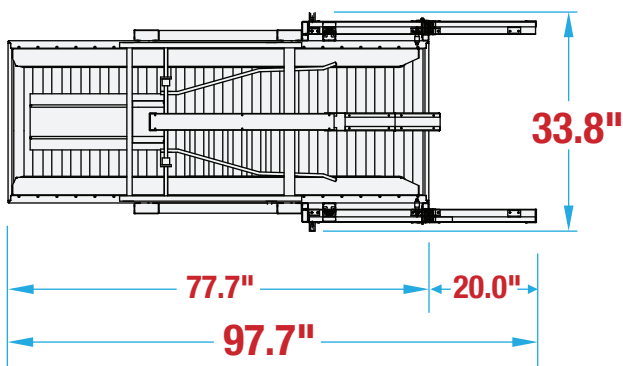

BESTPACK

AS22 FOOTPRINT

AUTOMATIC UNIFORM SIDE DRIVE

FULLY AUTOMATIC

UNIFORM CARTONS

TOP & BOTTOM SEAL

MACHINE MEASUREMENTS

97.7" x 33.8" x 69.0"

LENGTH

WIDTH

HEIGHT

TOP VIEW

SIDE VIEW

Note: Dimensions are all subject to change without prior notification. Call BestPack for pricing.