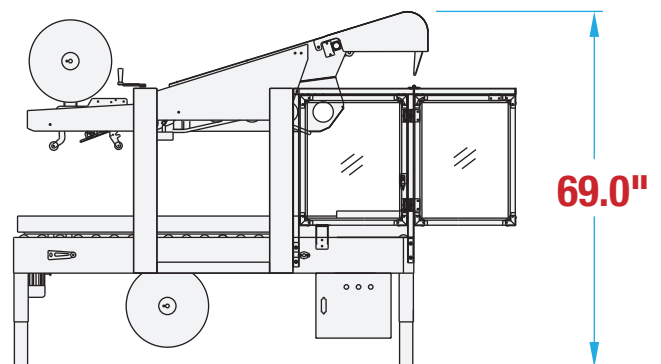

BESTPACK

AS22 FOOTPRINT

AUTOMATIC UNIFORM SIDE DRIVE

FULLY AUTOMATIC

UNIFORM CARTONS

TOP & BOTTOM SEAL

MACHINE MEASUREMENTS

97.7" x 33.8" x 69.0"

LENGTH

WIDTH

HEIGHT

TOP VIEW

SIDE VIEW

Note: Dimensions are all subject to change without prior notification. Call BestPack for pricing.