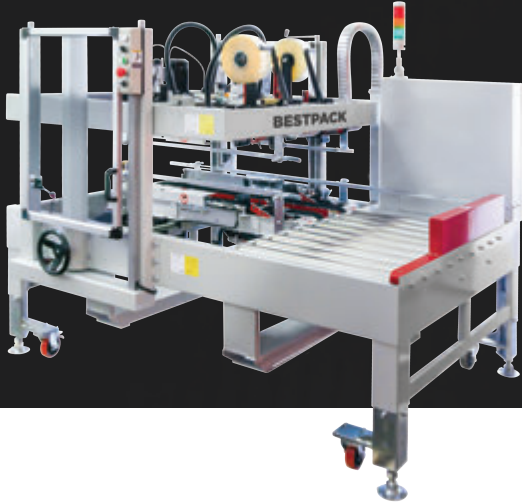

AUTOMATIC TOP & BOTTOM 4-EDGE SEALER AT4EL22 SPARE PARTS

**WANT TO KNOW MORE
ABOUT THIS MACHINE?**
SCAN HERE TO LEARN MORE ABOUT THIS MACHINE

3" Spare Parts Kit Part#: **AT4EL22SPK-0**

QUANTITY	PART NUMBER	DESCRIPTION
2	10116	Bushing, Bumper M8x7
2	10117	Bumper, Rubber M15x7
2	10122-0	Blade, Cutter 3"
1	AC331300	Roller, Rubber Front 3"
1	AC332000	Roller, Rubber Rear 3"
4	10096-1	Spring, Main (Top) Gold
4	10096-2	Spring, Main (Bottom) Chrome
2	AC320502	Mandrel, Plastic 3" with Lock
2	14206	Gear, Follower M35x18TB CCW
2	14204	Gear, Drive M35x21TB CW
2	27280031	Bearing, Ball 6003ZZ
2	2710049.A	Belt, 2485mm x 2" Black
2	2851003	Sensor, Proximity OMRON TL-N10ME1
1	2850333	Sensor, Photo OMRON E3Z-D62
1	2853422	Switch, Limit OMRON D4V-8108Z
4	2911905	Valve, Solenoid VQZ3121-5Y1-02

Note: Part numbers, descriptions, and pricing are all subject to change without prior notification.

AT4EL22 SPARE PARTS KIT 3" CONTINUED

3" SPARE PARTS KIT PART #: AT4EL22SPK-0

QUANTITY	PART NUMBER	DESCRIPTION
2	28520601	Sensor, Magnetic SMC D-C73
2	2850332	Sensor, Photo OMRON E3Z-D61
2	2830110	Relay, OMRON LY-2NJ DC24V
1	2896307-4	Capacitor, 18uf 250 VAC with Band
1	2810117	Relay, Magnetic SC-03-4A 110V
4	2811186	Relay, Thermal 1.4-2.2 AMPS
4	2830180	Relay, DC24V AY33002
2	28530061	Switch, Limit Moujen MJ2-1308