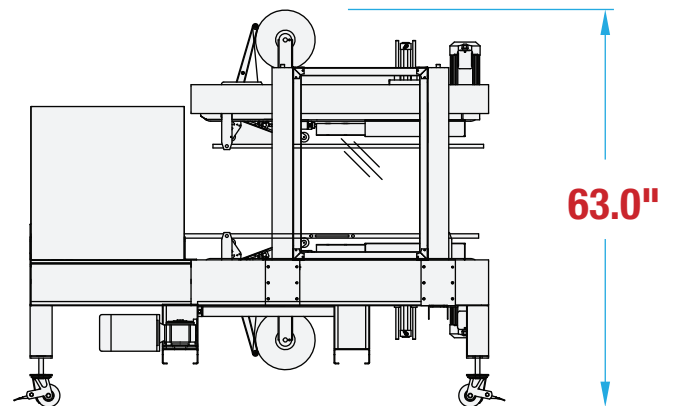

# AT4EL22S FOOTPRINT

FULLY AUTOMATIC 4-EDGE CARTON SEALER WITH L-TURN

FULLY AUTOMATIC

UNIFORM CARTONS

4-EDGE SEAL

## MACHINE MEASUREMENTS

78.9" X 48.5" X 63.0"  
LENGTH WIDTH HEIGHT

### SIDE VIEW

Note: Dimensions are all subject to change without prior notification. Call BestPack for pricing.