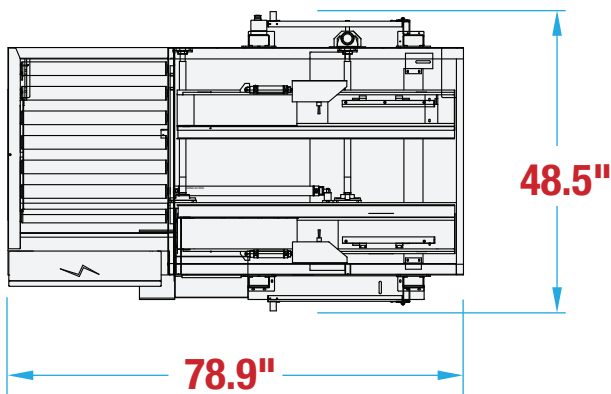

# AT4EL22S FOOTPRINT

FULLY AUTOMATIC 4-EDGE CARTON SEALER WITH L-TURN

FULLY AUTOMATIC

UNIFORM CARTONS

4-EDGE SEAL

## MACHINE MEASUREMENTS

78.9" X 48.5" X 63.0"  
LENGTH WIDTH HEIGHT

### SIDE VIEW

Note: Dimensions are all subject to change without prior notification. Call BestPack for pricing.