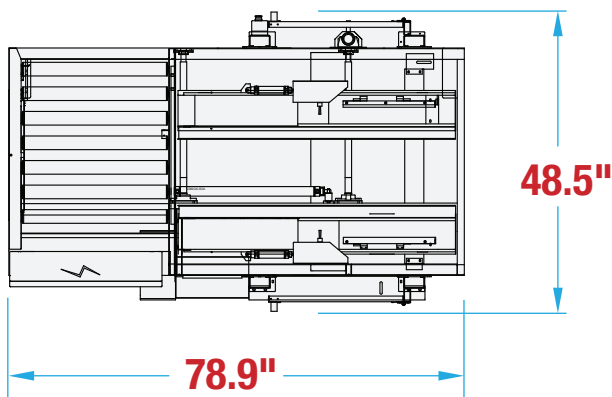

# FULLY AUTOMATIC 4-EDGE SEALER WITH L-TURN AT4EL22S FOOTPRINT

**WANT TO KNOW MORE  
ABOUT THIS MACHINE?**

SCAN HERE TO LEARN MORE ABOUT THIS MACHINE

**MACHINE  
MEASUREMENTS:**

78.9"  
LENGTH

X

48.5"  
WIDTH

X

63.0"  
HEIGHT

## SIDE VIEW

Note: Dimensions are all subject to change without prior notification. Call BestPack for pricing.