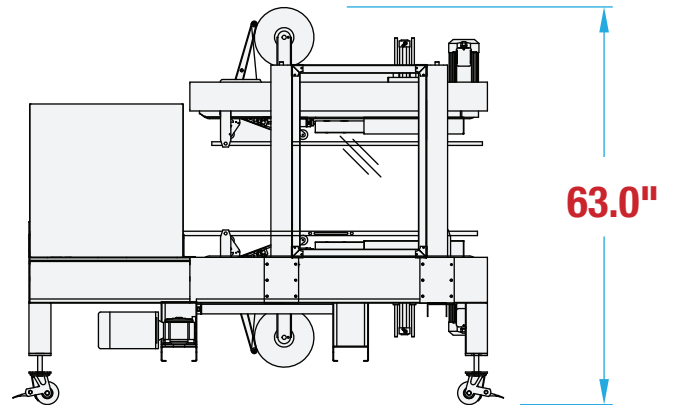

# FULLY AUTOMATIC 4-EDGE SEALER WITH L-TURN AT4EL22S FOOTPRINT

**WANT TO KNOW MORE  
ABOUT THIS MACHINE?**

SCAN HERE TO LEARN MORE ABOUT THIS MACHINE

**MACHINE  
MEASUREMENTS:**

78.9"  
LENGTH

X

48.5"  
WIDTH

X

63.0"  
HEIGHT

## TOP VIEW

## SIDE VIEW

Note: Dimensions are all subject to change without prior notification. Call BestPack for pricing.