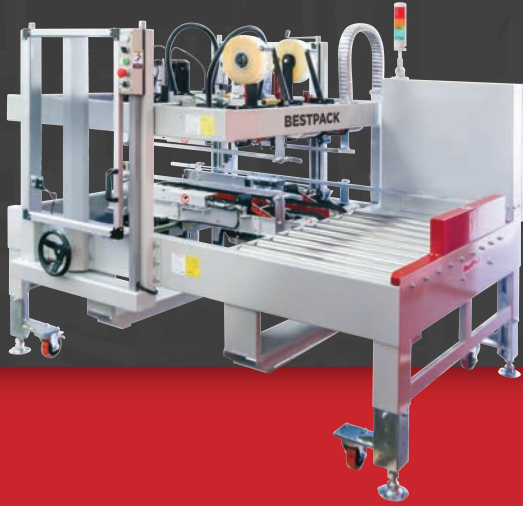

## AT4EL22 SPARE PARTS KIT 3" AUTO. TOP & BOT. DRIVE 4 EDGE CARTON SEALER

4-EDGE SEAL

FULLY AUTOMATIC

UNIFORM CARTONS

3" Spare Parts Kit Part#:  
**AT4EL22SPK-0**

QUANTITY	PART NUMBER	DESCRIPTION
2	10116	Bushing, Bumper M8x7
2	10117	Bumper, Rubber M15x7
2	10122-0	Blade, Cutter 3"
1	AC331300	Roller, Rubber Front 3"
1	AC332000	Roller, Rubber Rear 3"
4	10096-1	Spring, Main (Top) Gold
4	10096-2	Spring, Main (Bottom) Chrome
2	AC320502	Mandrel, Plastic 3" with Lock
2	14206	Gear, Follower M35x18TB CCW
2	14204	Gear, Drive M35x21TB CW
2	27280031	Bearing, Ball 6003ZZ
2	2710049.A	Belt, 2485mm x 2" Black
2	2851003	Sensor, Proximity OMRON TL-N10ME1
1	2850333	Sensor, Photo OMRON E3Z-D62
1	2853422	Switch, Limit OMRON D4V-8108Z
4	2911905	Valve, Solenoid VQZ3121-5Y1-02

# AT4EL22 SPARE PARTS KIT 3" CONTINUED

3" SPARE PARTS KIT PART #: AT4EL22SPK-0

QUANTITY	PART NUMBER	DESCRIPTION
2	28520601	Sensor, Magnetic SMC D-C73
2	2850332	Sensor, Photo OMRON E3Z-D61
2	2830110	Relay, OMRON LY-2NJ DC24V
1	2896307-4	Capacitor, 18uf 250 VAC with Band
1	2810117	Relay, Magnetic SC-03-4A 110V
4	2811186	Relay, Thermal 1.4-2.2 AMPS
4	2830180	Relay, DC24V AY33002
2	28530061	Switch, Limit Moujen MJ2-1308