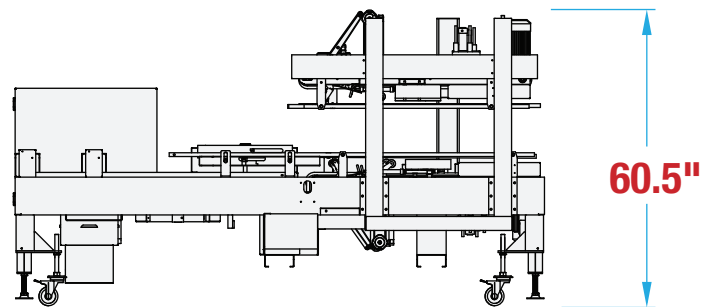

# FULLY AUTOMATIC 4-EDGE WITH STRAIGHT FEED AT4ES22SFOOTPRINT

**WANT TO KNOW MORE  
ABOUT THIS MACHINE?**

SCAN HERE TO LEARN MORE ABOUT THIS MACHINE

**MACHINE  
MEASUREMENTS:**

110.3" x 49.8" x 60.5"  
LENGTH WIDTH HEIGHT

## TOP VIEW

## SIDE VIEW

Note: Dimensions are all subject to change without prior notification. Call BestPack for pricing.