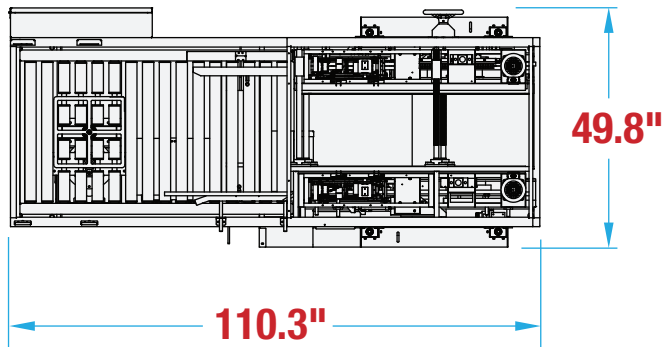

# FULLY AUTOMATIC 4-EDGE WITH STRAIGHT FEED AT4ES22SFOOTPRINT

**WANT TO KNOW MORE  
ABOUT THIS MACHINE?**

SCAN HERE TO LEARN MORE ABOUT THIS MACHINE

**MACHINE  
MEASUREMENTS:**

110.3" x 49.8" x 60.5"  
LENGTH WIDTH HEIGHT

## TOP VIEW

## SIDE VIEW

Note: Dimensions are all subject to change without prior notification. Call BestPack for pricing.