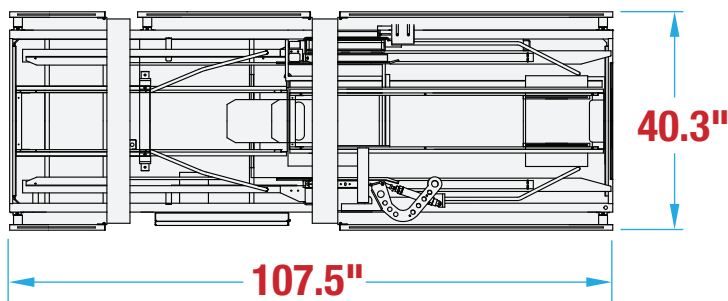

BESTPACK

ATFXU22 FOOTPRINT

AUTOMATIC FRUIT BOX CARTON SEALER

FULLY AUTOMATIC

UNIFORM CARTONS

TOP & BOTTOM SEAL

MACHINE MEASUREMENTS

107.5" x 40.3" x 58.7"

LENGTH

WIDTH

HEIGHT

TOP VIEW

SIDE VIEW

Note: Dimensions are all subject to change without prior notification. Call BestPack for pricing.