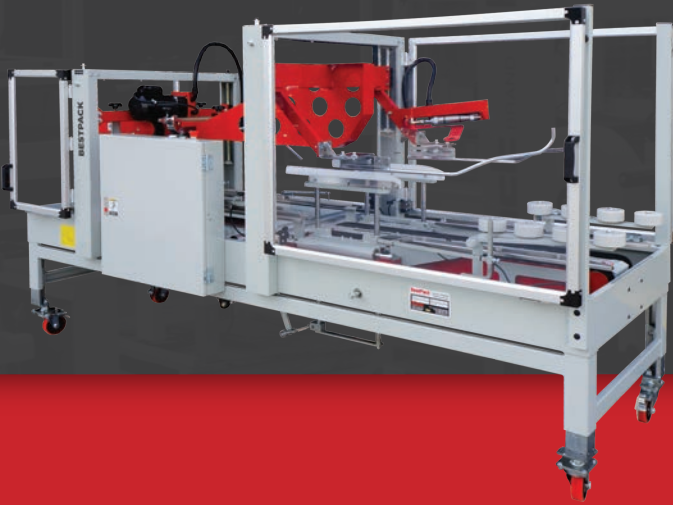

BESTPACK

ATFXU22 FOOTPRINT

AUTOMATIC FRUIT BOX CARTON SEALER

FULLY AUTOMATIC

UNIFORM CARTONS

TOP & BOTTOM SEAL

MACHINE MEASUREMENTS

107.5" x 40.3" x 58.7"

LENGTH

WIDTH

HEIGHT

TOP VIEW

SIDE VIEW

Note: Dimensions are all subject to change without prior notification. Call BestPack for pricing.