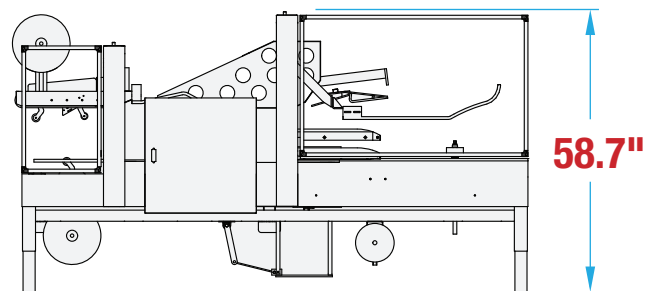

BESTPACK

ATFXU22 FOOTPRINT

AUTOMATIC FRUIT BOX CARTON SEALER

FULLY AUTOMATIC

UNIFORM CARTONS

TOP & BOTTOM SEAL

MACHINE MEASUREMENTS

107.5" x 40.3" x 58.7"

LENGTH

WIDTH

HEIGHT

TOP VIEW

SIDE VIEW

Note: Dimensions are all subject to change without prior notification. Call BestPack for pricing.