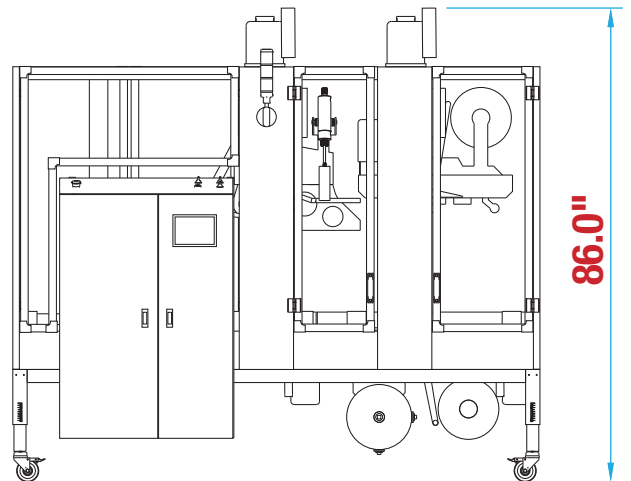

FULLY AUTOMATIC RANDOM SIDEDRIVE CSD222 FOOTPRINT

**WANT TO KNOW MORE
ABOUT THIS MACHINE?**
SCAN HERE TO LEARN MORE ABOUT THIS MACHINE

**MACHINE
MEASUREMENTS:**

95.7"
LENGTH

X

60.8"
WIDTH

X

86.0"
HEIGHT

TOP VIEW

SIDE VIEW

Note: Dimensions are all subject to change without prior notification. Call BestPack for pricing.