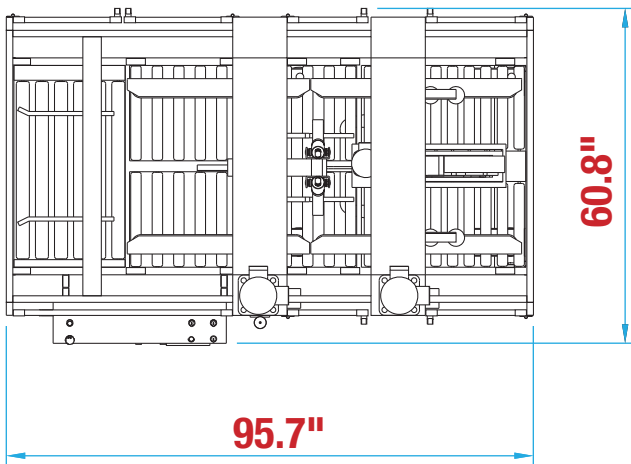

FULLY AUTOMATIC RANDOM SIDEDRIVE CSD222 FOOTPRINT

**WANT TO KNOW MORE
ABOUT THIS MACHINE?**
SCAN HERE TO LEARN MORE ABOUT THIS MACHINE

**MACHINE
MEASUREMENTS:**

95.7"
LENGTH

X

60.8"
WIDTH

X

86.0"
HEIGHT

TOP VIEW

SIDE VIEW

Note: Dimensions are all subject to change without prior notification. Call BestPack for pricing.