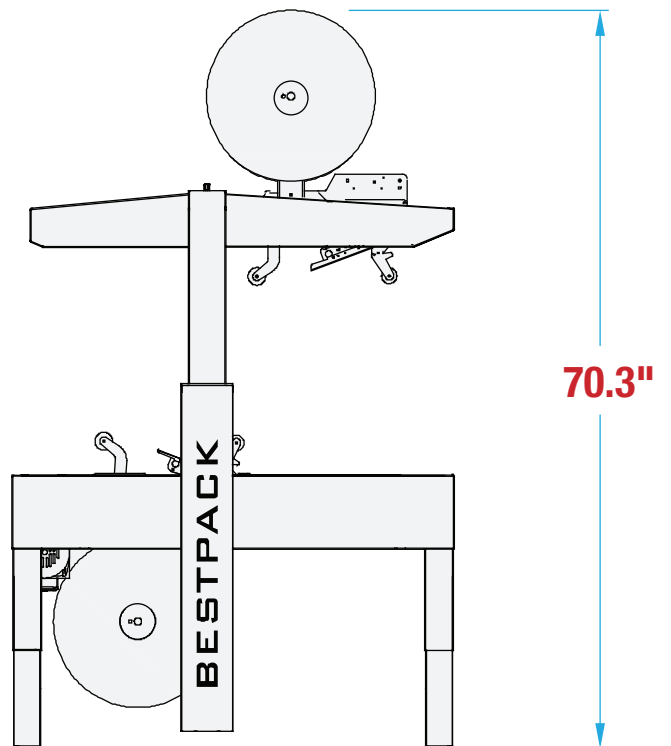

MBD22 FOOTPRINT

MANUAL BOTTOM DRIVE CARTON SEALER

OPERATOR REQUIRED

UNIFORM CARTONS

TOP & BOTTOM SEAL

MACHINE MEASUREMENTS

42.0" x 28.8" x 70.3"
LENGTH WIDTH HEIGHT

TOP VIEW

SIDE VIEW

Note: Dimensions are all subject to change without prior notification. Call BestPack for pricing.