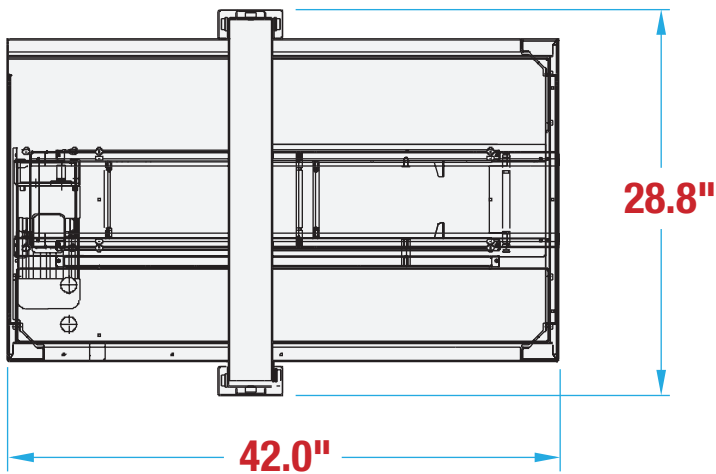

MBD22 FOOTPRINT

MANUAL BOTTOM DRIVE CARTON SEALER

OPERATOR REQUIRED

UNIFORM CARTONS

TOP & BOTTOM SEAL

MACHINE MEASUREMENTS

42.0" x 28.8" x 70.3"
LENGTH WIDTH HEIGHT

TOP VIEW

SIDE VIEW

Note: Dimensions are all subject to change without prior notification. Call BestPack for pricing.