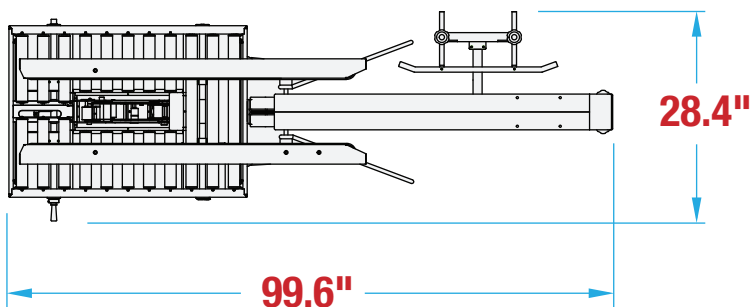

BESTPACK

MSBFT20 FOOTPRINT

SEMI AUTOMATIC UNIFORM BOTTOM CARTON SEALER

OPERATOR REQUIRED

UNIFORM CARTONS

BOTTOM SEAL ONLY

MACHINE MEASUREMENTS

99.6" X 28.4" X 29.4"
LENGTH WIDTH HEIGHT

TOP VIEW

SIDE VIEW

Note: Dimensions are all subject to change without prior notification. Call BestPack for pricing.