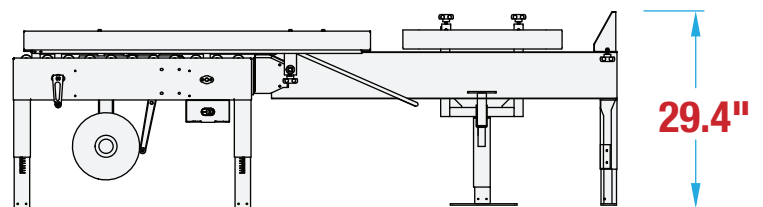

BESTPACK

MSBFT20 FOOTPRINT

SEMI AUTOMATIC UNIFORM BOTTOM CARTON SEALER

OPERATOR REQUIRED

UNIFORM CARTONS

BOTTOM SEAL ONLY

MACHINE MEASUREMENTS

99.6" X 28.4" X 29.4"
LENGTH WIDTH HEIGHT

TOP VIEW

SIDE VIEW

Note: Dimensions are all subject to change without prior notification. Call BestPack for pricing.