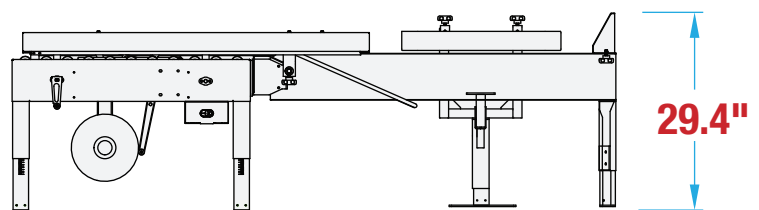

SEMI AUTOMATIC UNIFORM BOTTOM CARTON SEALER MSBFT20 FOOTPRINT

**WANT TO KNOW MORE
ABOUT THIS MACHINE?**

SCAN HERE TO LEARN MORE ABOUT THIS MACHINE

**MACHINE
MEASUREMENTS:**

99.6"
LENGTH

X

28.4"
WIDTH

X

29.4"
HEIGHT

TOP VIEW

SIDE VIEW

Note: Dimensions are all subject to change without prior notification. Call BestPack for pricing.