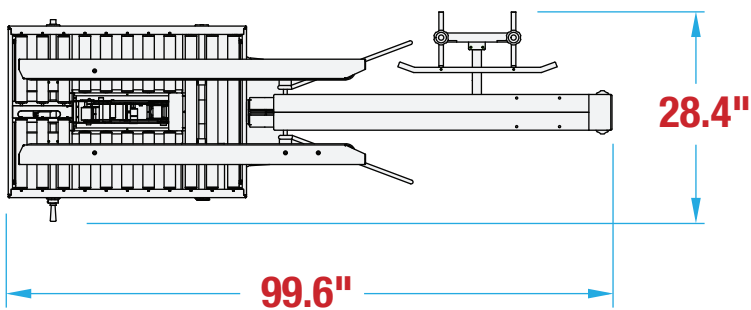

SEMI AUTOMATIC UNIFORM BOTTOM CARTON SEALER MSBFT20 FOOTPRINT

**WANT TO KNOW MORE
ABOUT THIS MACHINE?**

SCAN HERE TO LEARN MORE ABOUT THIS MACHINE

**MACHINE
MEASUREMENTS:**

99.6"
LENGTH

X

28.4"
WIDTH

X

29.4"
HEIGHT

TOP VIEW

SIDE VIEW

Note: Dimensions are all subject to change without prior notification. Call BestPack for pricing.