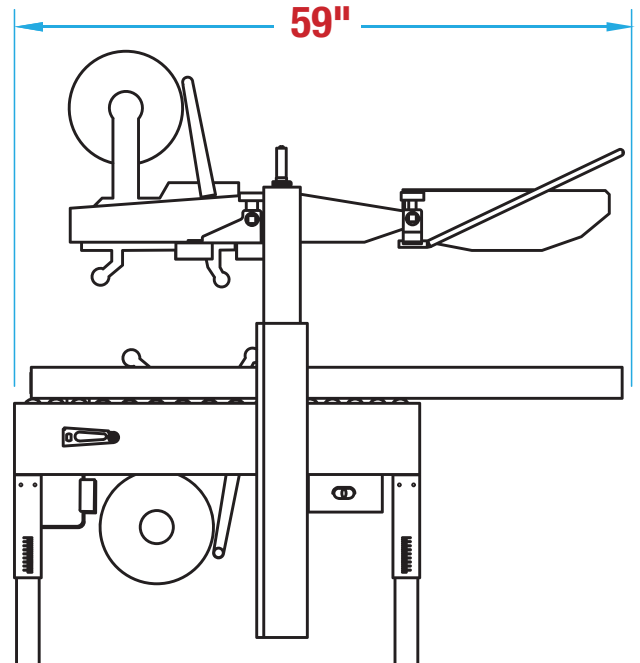

MANUAL SIDEDRIVE W/EXTENDED BELT DRIVES MSD-EB22 FOOTPRINT

**WANT TO KNOW MORE
ABOUT THIS MACHINE?**

SCAN HERE TO LEARN MORE ABOUT THIS MACHINE

**MACHINE
MEASUREMENTS:**

59.0"
LENGTH

X

34.4"
WIDTH

X

56.6"
HEIGHT

TOP VIEW

SIDE VIEW

Note: Dimensions are all subject to change without prior notification. Call BestPack for pricing.