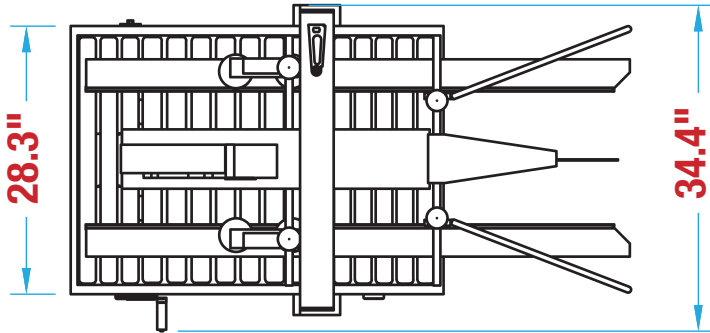

MANUAL SIDEDRIVE W/EXTENDED BELT DRIVES MSD-EB22 FOOTPRINT

**WANT TO KNOW MORE
ABOUT THIS MACHINE?**

SCAN HERE TO LEARN MORE ABOUT THIS MACHINE

**MACHINE
MEASUREMENTS:**

59.0"
LENGTH

X

34.4"
WIDTH

X

56.6"
HEIGHT

TOP VIEW

SIDE VIEW

Note: Dimensions are all subject to change without prior notification. Call BestPack for pricing.