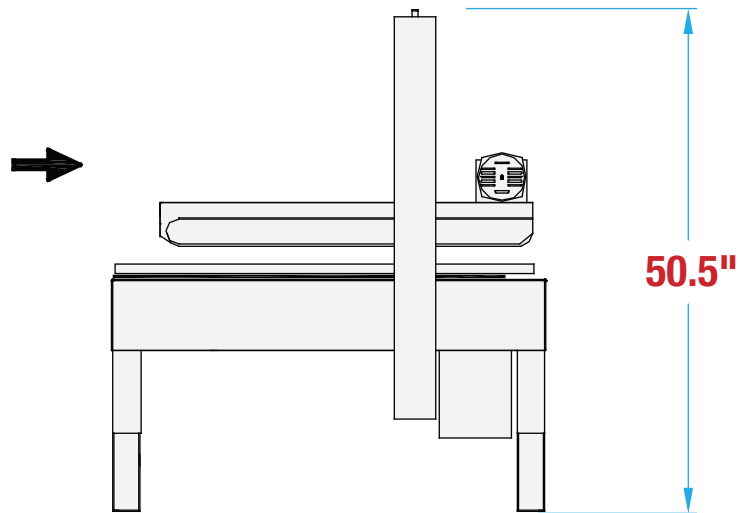

SIDE VIEW

Note: Dimensions are all subject to change without prior notification. Call BestPack for pricing.