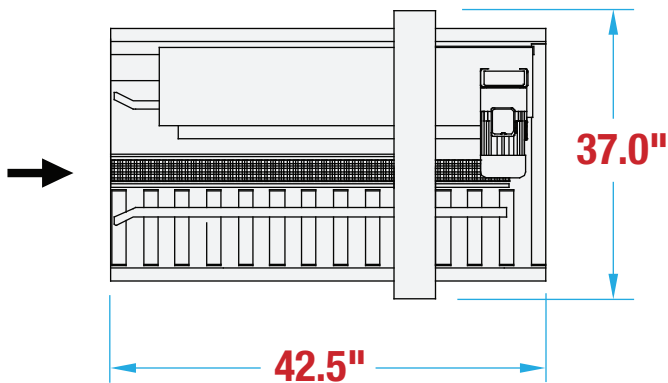

MANUAL TOP & BOTTOM 1 EDGE CARTON SEALER MT1E11 FOOTPRINT

**WANT TO KNOW MORE
ABOUT THIS MACHINE?**

SCAN HERE TO LEARN MORE ABOUT THIS MACHINE

**MACHINE
MEASUREMENTS:**

42.5" x 37.0" x 50.5"
LENGTH WIDTH HEIGHT

TOP VIEW

SIDE VIEW

Note: Dimensions are all subject to change without prior notification. Call BestPack for pricing.