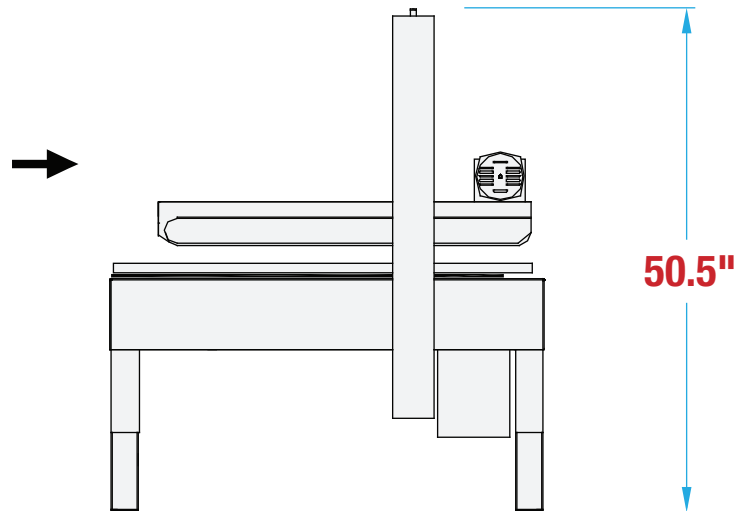

MANUAL TOP & BOTTOM 1 EDGE CARTON SEALER MT1E11 FOOTPRINT

**WANT TO KNOW MORE
ABOUT THIS MACHINE?**

SCAN HERE TO LEARN MORE ABOUT THIS MACHINE

**MACHINE
MEASUREMENTS:**

42.5" x 37.0" x 50.5"
LENGTH WIDTH HEIGHT

TOP VIEW

SIDE VIEW

Note: Dimensions are all subject to change without prior notification. Call BestPack for pricing.