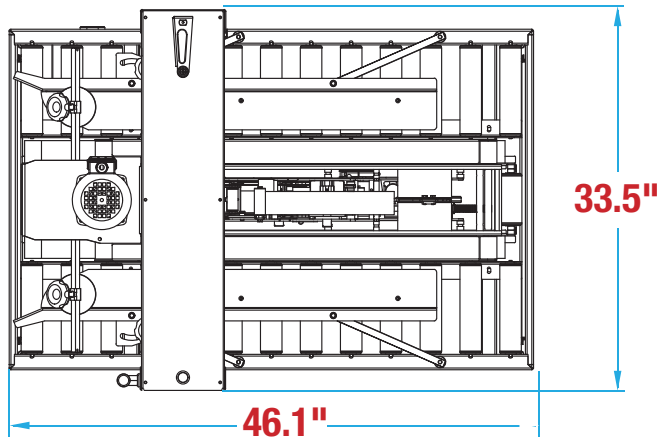

# MANUAL TOP DRIVE LOW PROFILE MTLW22-2FOOTPRINT

**WANT TO KNOW MORE  
ABOUT THIS MACHINE?**

SCAN HERE TO LEARN MORE ABOUT THIS MACHINE

**MACHINE  
MEASUREMENTS:**

46.1" X 33.5" X 59.1"  
LENGTH WIDTH HEIGHT

**TOP VIEW**

**SIDE VIEW**

Note: Dimensions are all subject to change without prior notification. Call BestPack for pricing.