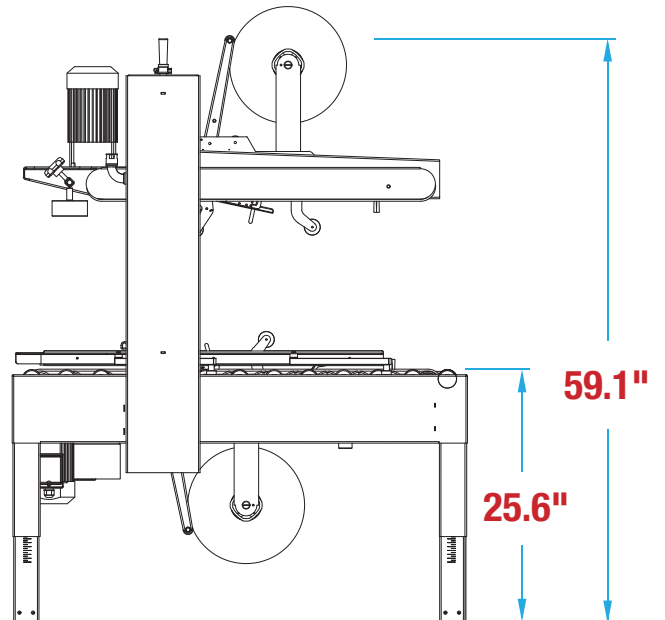

# MANUAL TOP DRIVE LOW PROFILE MTLW22-2FOOTPRINT

**WANT TO KNOW MORE  
ABOUT THIS MACHINE?**

SCAN HERE TO LEARN MORE ABOUT THIS MACHINE

**MACHINE  
MEASUREMENTS:**

46.1" X 33.5" X 59.1"  
LENGTH WIDTH HEIGHT

**TOP VIEW**

**SIDE VIEW**

Note: Dimensions are all subject to change without prior notification. Call BestPack for pricing.