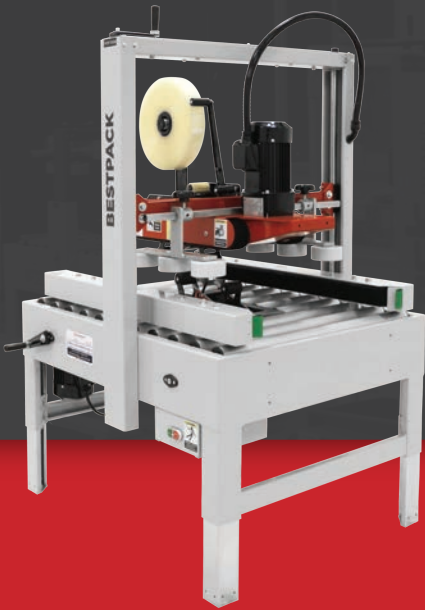

# RQ22 FOOTPRINT

## RANDOM QUAD DRIVE CARTON SEALER

OPERATOR REQUIRED

RANDOM CARTONS

TOP & BOTTOM SEAL

### MACHINE MEASUREMENTS

42.8" X 34.6" X 57.5"  
LENGTH WIDTH HEIGHT