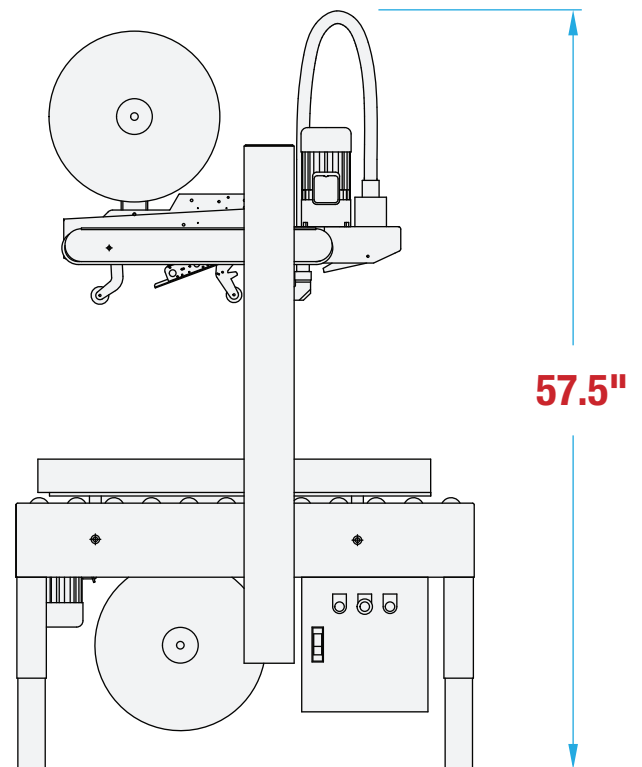

## RANDOM QUAD DRIVE CARTON SEALER

OPERATOR REQUIRED

RANDOM CARTONS

TOP & BOTTOM SEAL

### MACHINE MEASUREMENTS

42.8" X 34.6" X 57.5"  
LENGTH WIDTH HEIGHT

#### SIDE VIEW

Note: Dimensions are all subject to change without prior notification. Call BestPack for pricing.