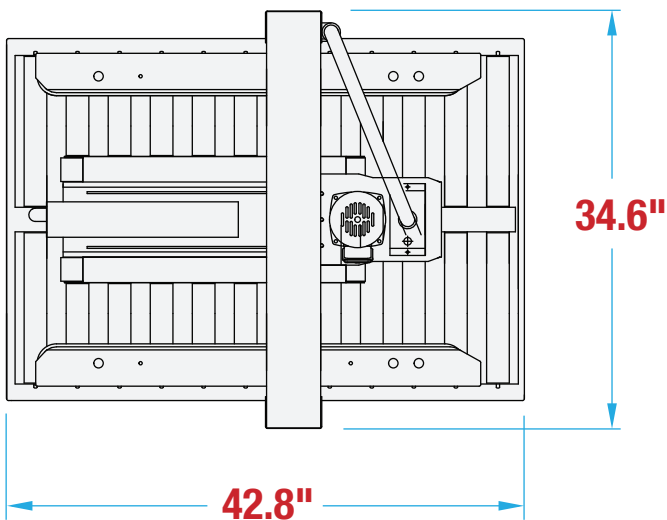

RQ22 FOOTPRINT

RANDOM QUAD DRIVE CARTON SEALER

OPERATOR REQUIRED

RANDOM CARTONS

TOP & BOTTOM SEAL

MACHINE MEASUREMENTS

42.8" X 34.6" X 57.5"
LENGTH WIDTH HEIGHT

TOP VIEW

SIDE VIEW

Note: Dimensions are all subject to change without prior notification. Call BestPack for pricing.