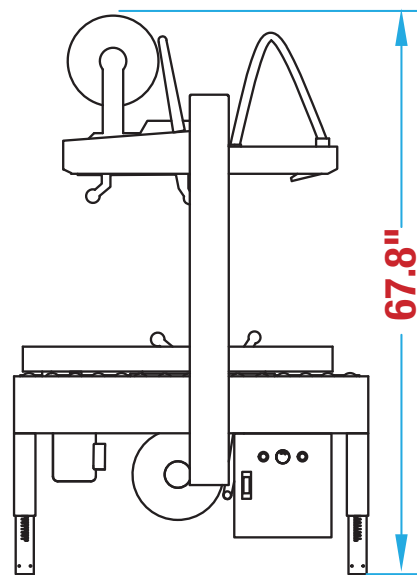

6-INCH RANDOM SIDEDRIVE RS22-6 FOOTPRINT

**WANT TO KNOW MORE
ABOUT THIS MACHINE?**
SCAN HERE TO LEARN MORE ABOUT THIS MACHINE

**MACHINE
MEASUREMENTS:**

43.0" x 34.6" x 67.8"
LENGTH WIDTH HEIGHT

TOP VIEW

SIDE VIEW

Note: Dimensions are all subject to change without prior notification. Call BestPack for pricing.