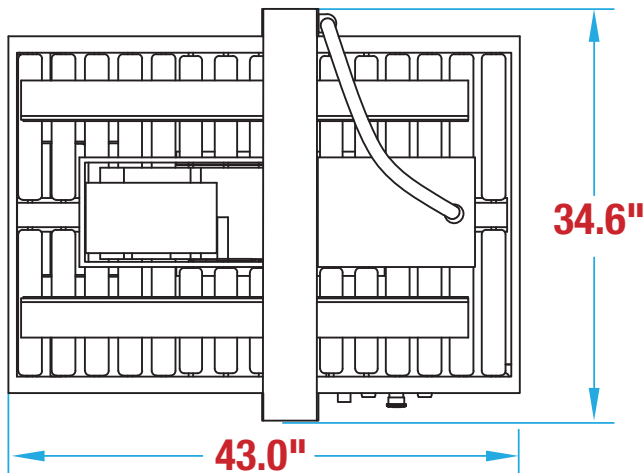

6-INCH RANDOM SIDEDRIVE RS22-6 FOOTPRINT

**WANT TO KNOW MORE
ABOUT THIS MACHINE?**
SCAN HERE TO LEARN MORE ABOUT THIS MACHINE

**MACHINE
MEASUREMENTS:**

43.0" x 34.6" x 67.8"
LENGTH WIDTH HEIGHT

TOP VIEW

SIDE VIEW

Note: Dimensions are all subject to change without prior notification. Call BestPack for pricing.