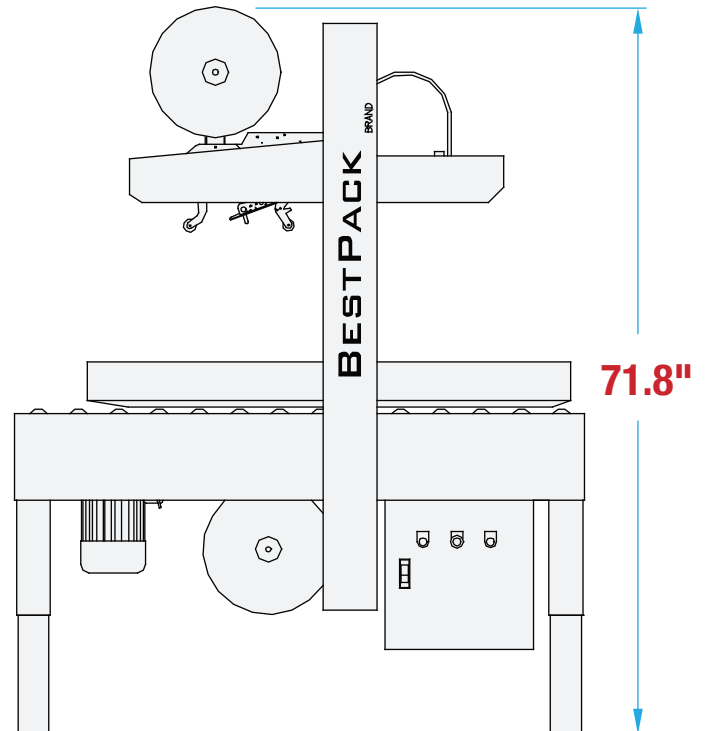

STAINLESS STEEL RANDOM SIDEDRIVE RS22S FOOTPRINT

**WANT TO KNOW MORE
ABOUT THIS MACHINE?**

SCAN HERE TO LEARN MORE ABOUT THIS MACHINE

**MACHINE
MEASUREMENTS:**

42.9" x 34.8" x 71.8"
LENGTH WIDTH HEIGHT

TOP VIEW

SIDE VIEW

Note: Dimensions are all subject to change without prior notification. Call BestPack for pricing.