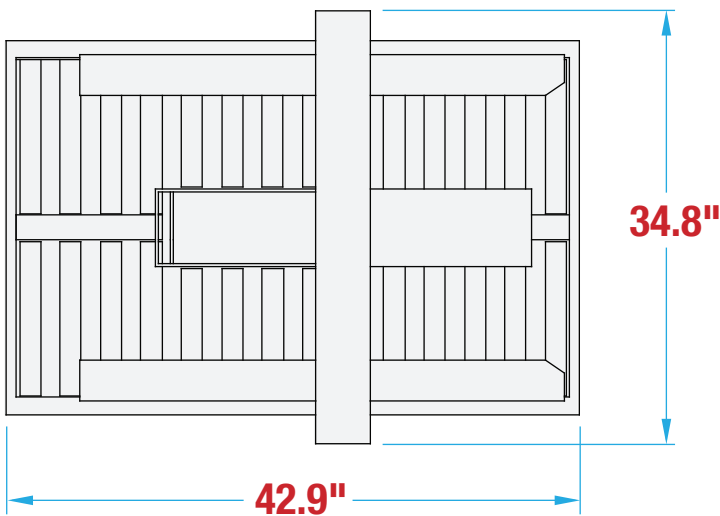

STAINLESS STEEL RANDOM SIDEDRIVE RS22S FOOTPRINT

**WANT TO KNOW MORE
ABOUT THIS MACHINE?**

SCAN HERE TO LEARN MORE ABOUT THIS MACHINE

**MACHINE
MEASUREMENTS:**

42.9" x 34.8" x 71.8"
LENGTH WIDTH HEIGHT

TOP VIEW

SIDE VIEW

Note: Dimensions are all subject to change without prior notification. Call BestPack for pricing.