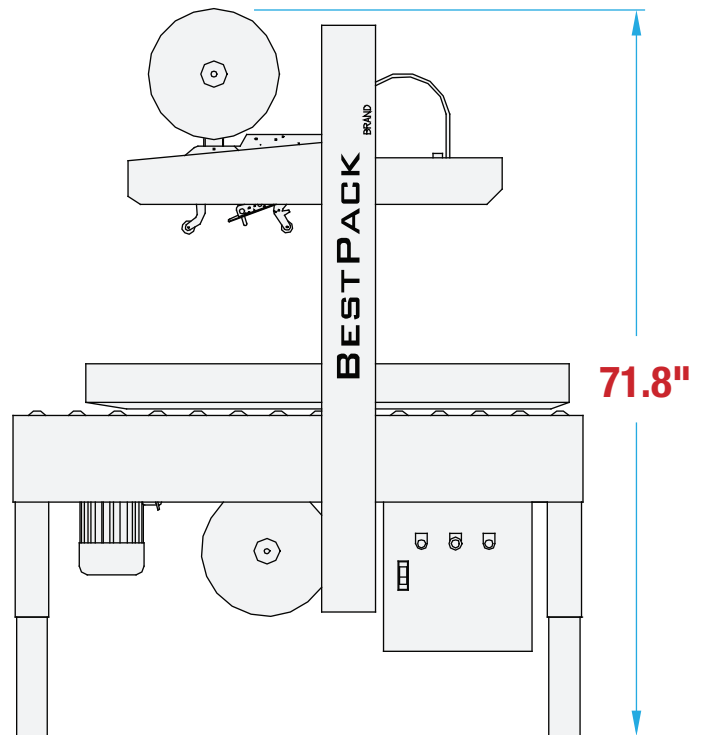

RS22 FOOTPRINT

RANDOM SIDEDRIVE CARTON SEALER

OPERATOR REQUIRED

RANDOM CARTONS

TOP & BOTTOM SEAL

MACHINE MEASUREMENTS

42.9" x 34.8" x 71.8"
LENGTH WIDTH HEIGHT

TOP VIEW

SIDE VIEW

Note: Dimensions are all subject to change without prior notification. Call BestPack for pricing.