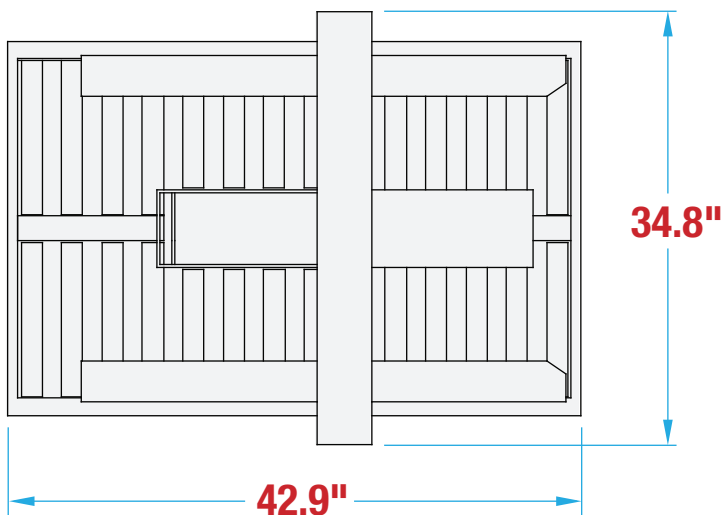

RS22 FOOTPRINT

RANDOM SIDEDRIVE CARTON SEALER

OPERATOR REQUIRED

RANDOM CARTONS

TOP & BOTTOM SEAL

MACHINE MEASUREMENTS

42.9" x 34.8" x 71.8"
LENGTH WIDTH HEIGHT

TOP VIEW

SIDE VIEW

Note: Dimensions are all subject to change without prior notification. Call BestPack for pricing.