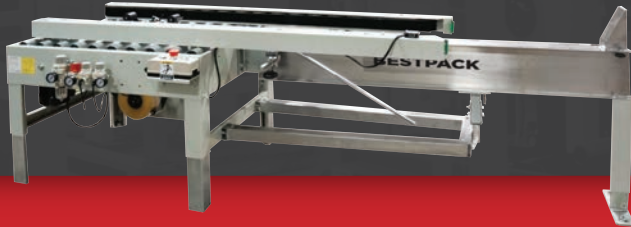

# RSBFT20 FOOTPRINT

## RANDOM SIDEDRIVE BOTTOM FLAP FOLDER

OPERATOR REQUIRED

RANDOM CARTONS

BOTTOM SEAL ONLY

### MACHINE MEASUREMENTS

95.9" X 35.5" X 29.4"  
LENGTH WIDTH HEIGHT

**TOP VIEW**

**SIDE VIEW**

Note: Dimensions are all subject to change without prior notification. Call BestPack for pricing.