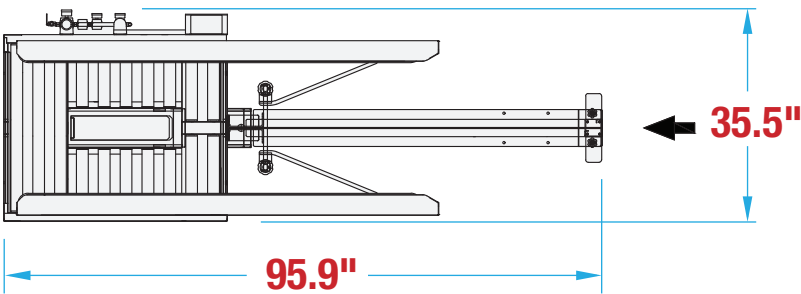

## RANDOM SIDEDRIVE BOTTOM FLAP FOLDER

OPERATOR REQUIRED

RANDOM CARTONS

BOTTOM SEAL ONLY

### MACHINE MEASUREMENTS

95.9" X 35.5" X 29.4"  
LENGTH WIDTH HEIGHT

**TOP VIEW**

**SIDE VIEW**

Note: Dimensions are all subject to change without prior notification. Call BestPack for pricing.