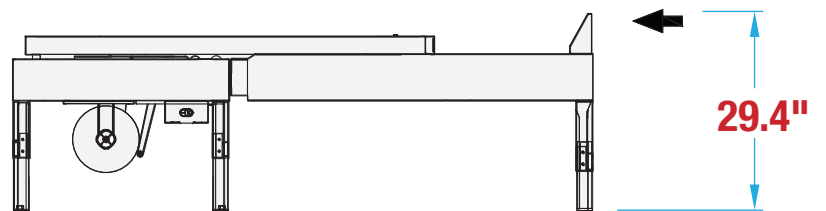

## RANDOM SIDEDRIVE BOTTOM FLAP FOLDER

OPERATOR REQUIRED

RANDOM CARTONS

BOTTOM SEAL ONLY

### MACHINE MEASUREMENTS

95.9" X 35.5" X 29.4"  
LENGTH WIDTH HEIGHT

**TOP VIEW**

**SIDE VIEW**

Note: Dimensions are all subject to change without prior notification. Call BestPack for pricing.