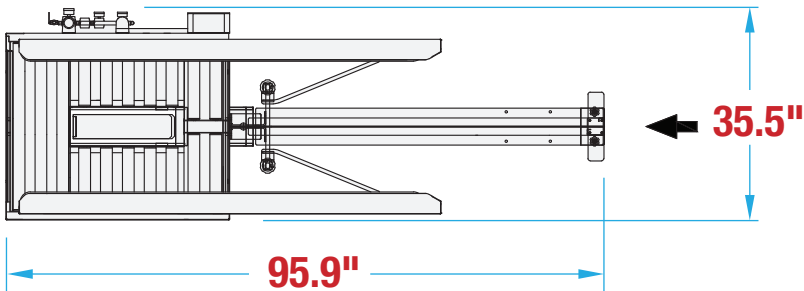

RANDOM SIDEDRIVE BOTTOM FLAP FOLDER RSBFT20 FOOTPRINT

**WANT TO KNOW MORE
ABOUT THIS MACHINE?**

SCAN HERE TO LEARN MORE ABOUT THIS MACHINE

**MACHINE
MEASUREMENTS:**

95.9"
LENGTH

X

35.5"
WIDTH

X

29.4"
HEIGHT

TOP VIEW

SIDE VIEW

Note: Dimensions are all subject to change without prior notification. Call BestPack for pricing.