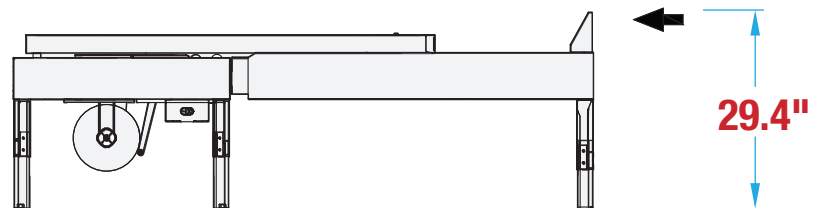

RANDOM SIDEDRIVE BOTTOM FLAP FOLDER RSBFT20 FOOTPRINT

**WANT TO KNOW MORE
ABOUT THIS MACHINE?**

SCAN HERE TO LEARN MORE ABOUT THIS MACHINE

**MACHINE
MEASUREMENTS:**

95.9"
LENGTH

X

35.5"
WIDTH

X

29.4"
HEIGHT

TOP VIEW

SIDE VIEW

Note: Dimensions are all subject to change without prior notification. Call BestPack for pricing.