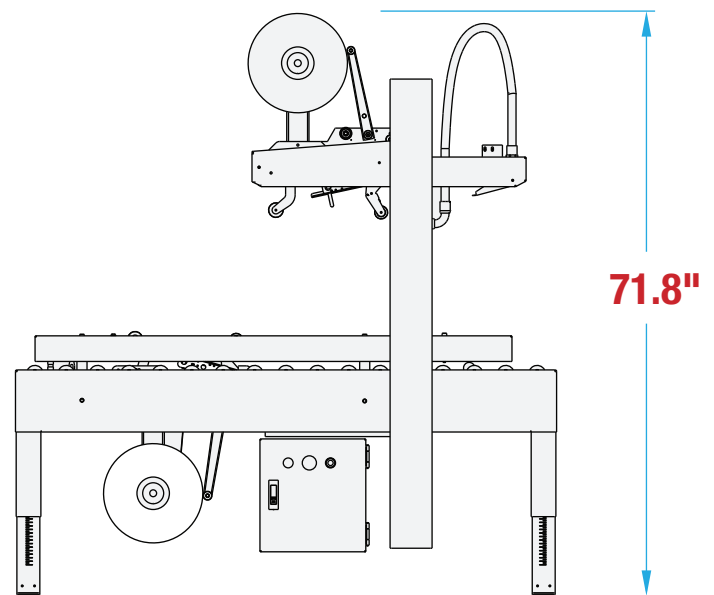

RSL22 FOOTPRINT

RANDOM SIDEDRIVE LOW PROFILE CARTON SEALER

OPERATOR REQUIRED

RANDOM CARTONS

TOP & BOTTOM SEAL

MACHINE MEASUREMENTS

60.4" X 34.8" X 71.8"
LENGTH WIDTH HEIGHT

TOP VIEW

SIDE VIEW

Note: Dimensions are all subject to change without prior notification. Call BestPack for pricing.