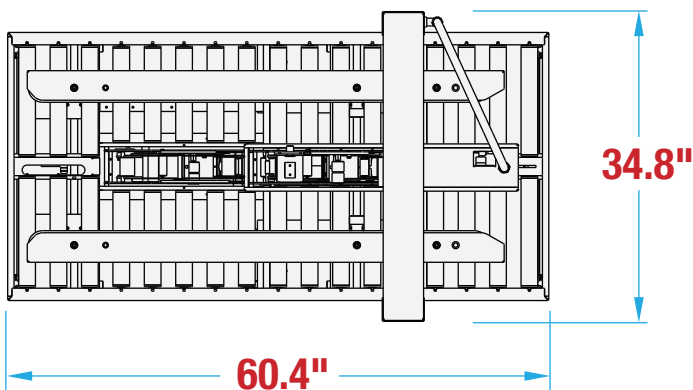

RSL22 FOOTPRINT

RANDOM SIDEDRIVE LOW PROFILE CARTON SEALER

OPERATOR REQUIRED

RANDOM CARTONS

TOP & BOTTOM SEAL

MACHINE MEASUREMENTS

60.4" X 34.8" X 71.8"
LENGTH WIDTH HEIGHT

TOP VIEW

SIDE VIEW

Note: Dimensions are all subject to change without prior notification. Call BestPack for pricing.