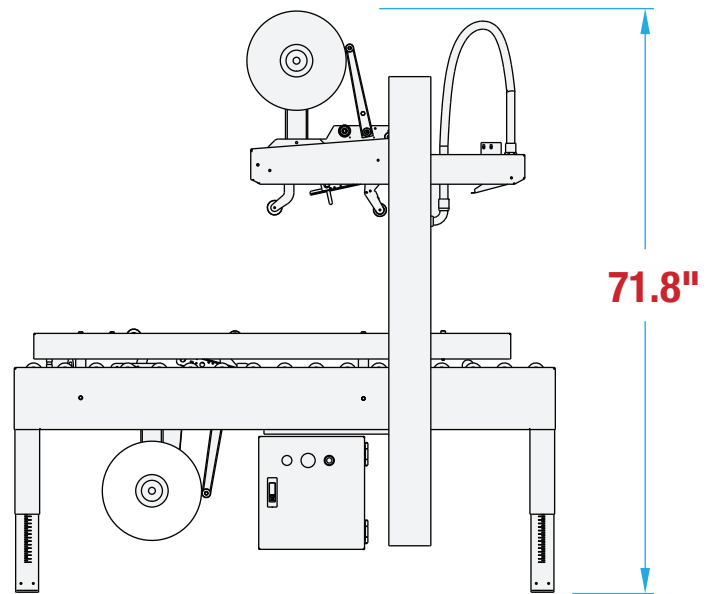

RANDOM SIDEDRIVE LOW PROFILE SEALER RSL22 FOOTPRINT

**WANT TO KNOW MORE
ABOUT THIS MACHINE?**

SCAN HERE TO LEARN MORE ABOUT THIS MACHINE

**MACHINE
MEASUREMENTS:**

60.4"
LENGTH

X

34.8"
WIDTH

X

71.8"
HEIGHT

TOP VIEW

SIDE VIEW

Note: Dimensions are all subject to change without prior notification. Call BestPack for pricing.