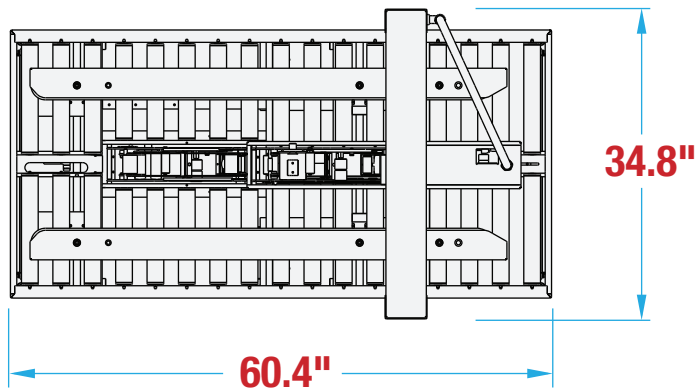

RANDOM SIDEDRIVE LOW PROFILE SEALER RSL22 FOOTPRINT

**WANT TO KNOW MORE
ABOUT THIS MACHINE?**

SCAN HERE TO LEARN MORE ABOUT THIS MACHINE

**MACHINE
MEASUREMENTS:**

60.4"
LENGTH

X

34.8"
WIDTH

X

71.8"
HEIGHT

TOP VIEW

SIDE VIEW

Note: Dimensions are all subject to change without prior notification. Call BestPack for pricing.